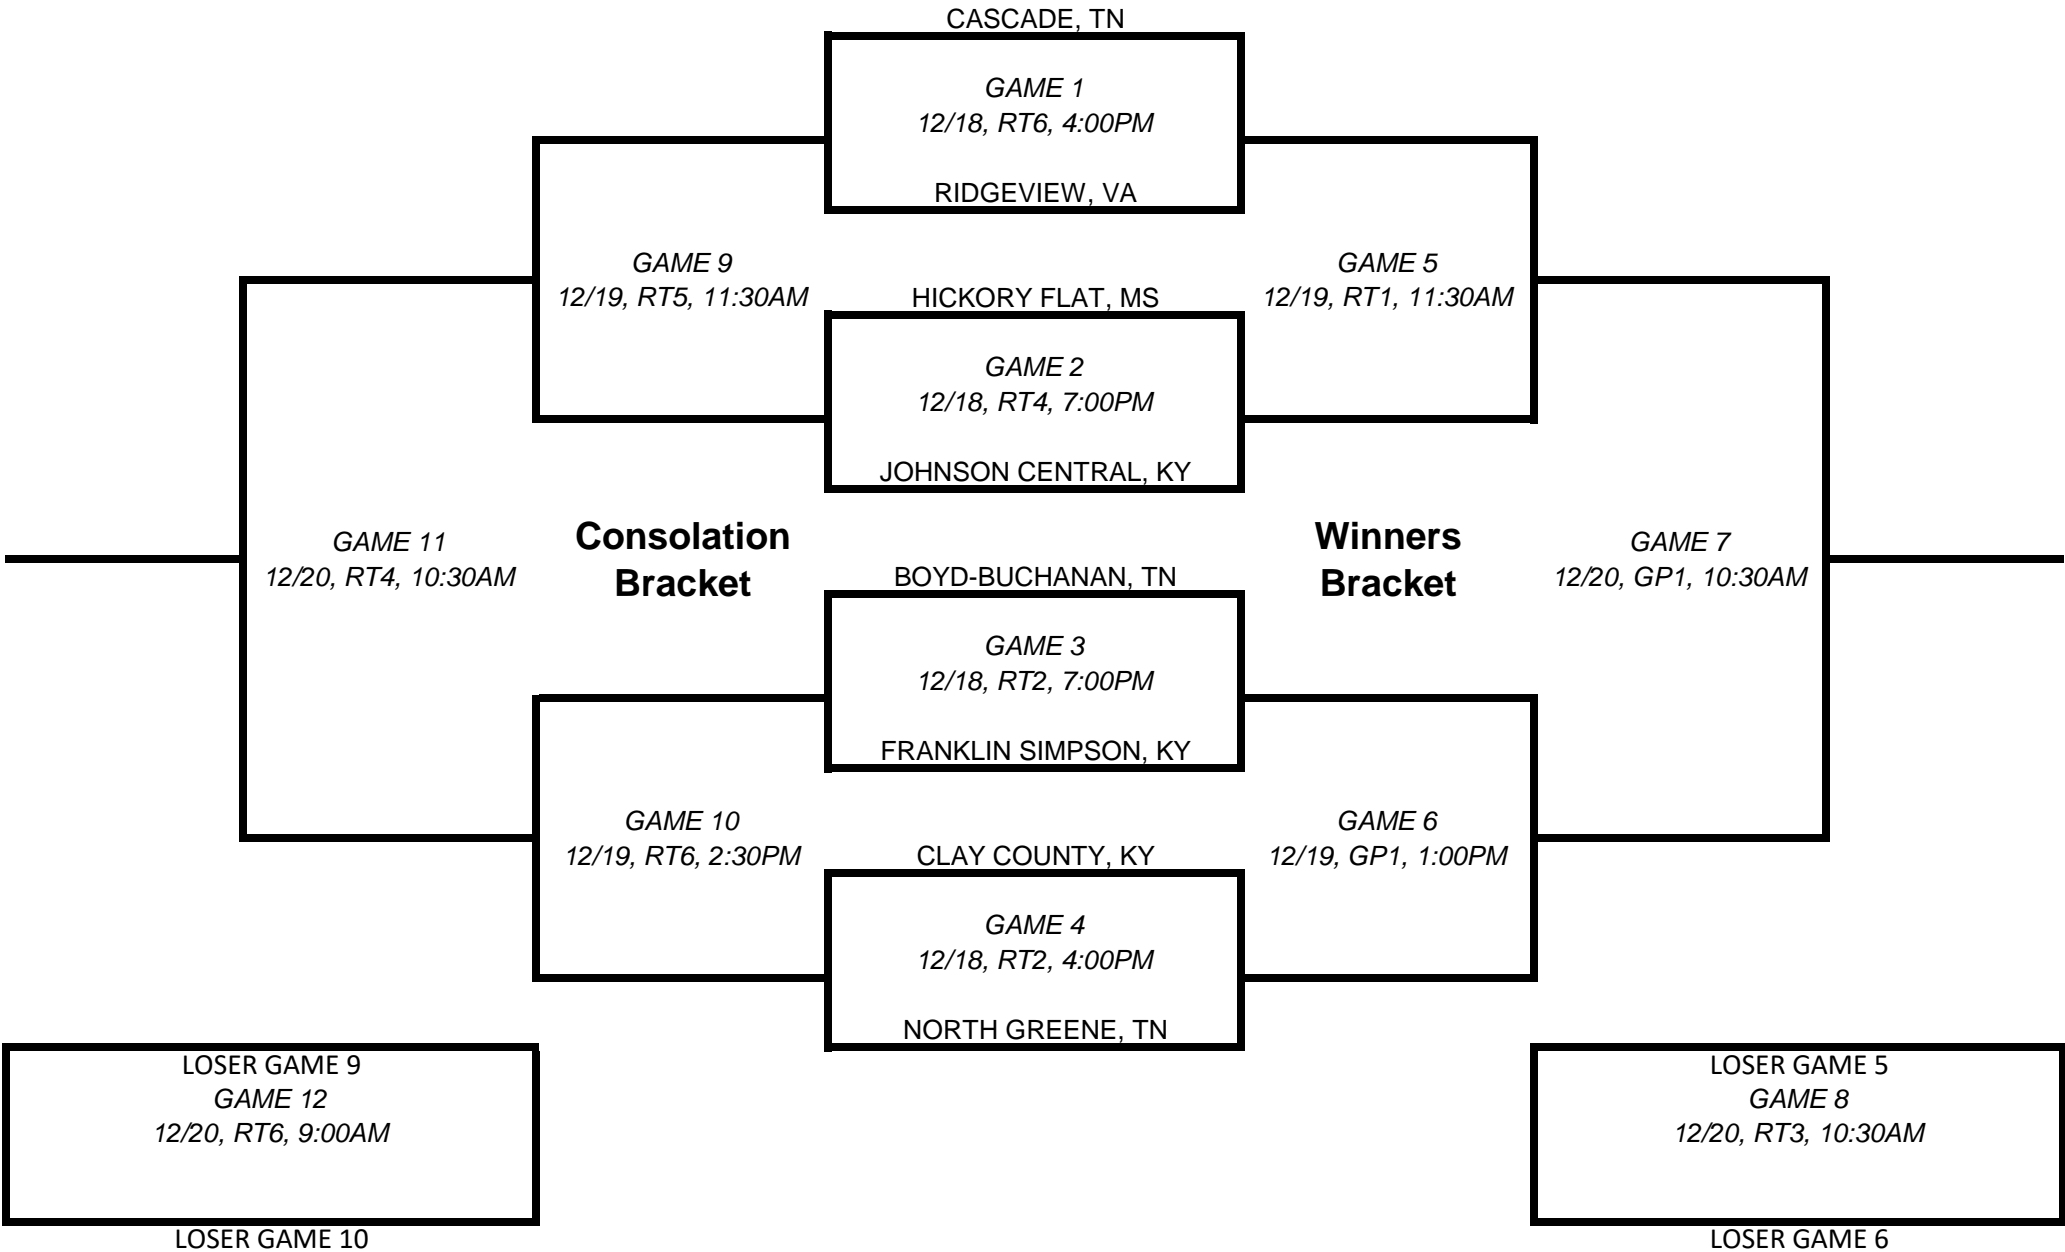

Smoky Mountain Christmas Classic Girls Red Bracket

GP1- Gatlinburg-Pittman High School Gym (Jack A. Parton); 150 Proffitt Road, Gatlinburg, TN 37738
 GP2- Gatlinburg-Pittman Junior High School Gym (Eugene W. Huskey); 150 Proffitt Road, Gatlinburg, TN 37738
 RT1,2,3,4,5,6- Rocky Top Sports World, 1870 Sports World Blvd, Gatlinburg, TN 37738