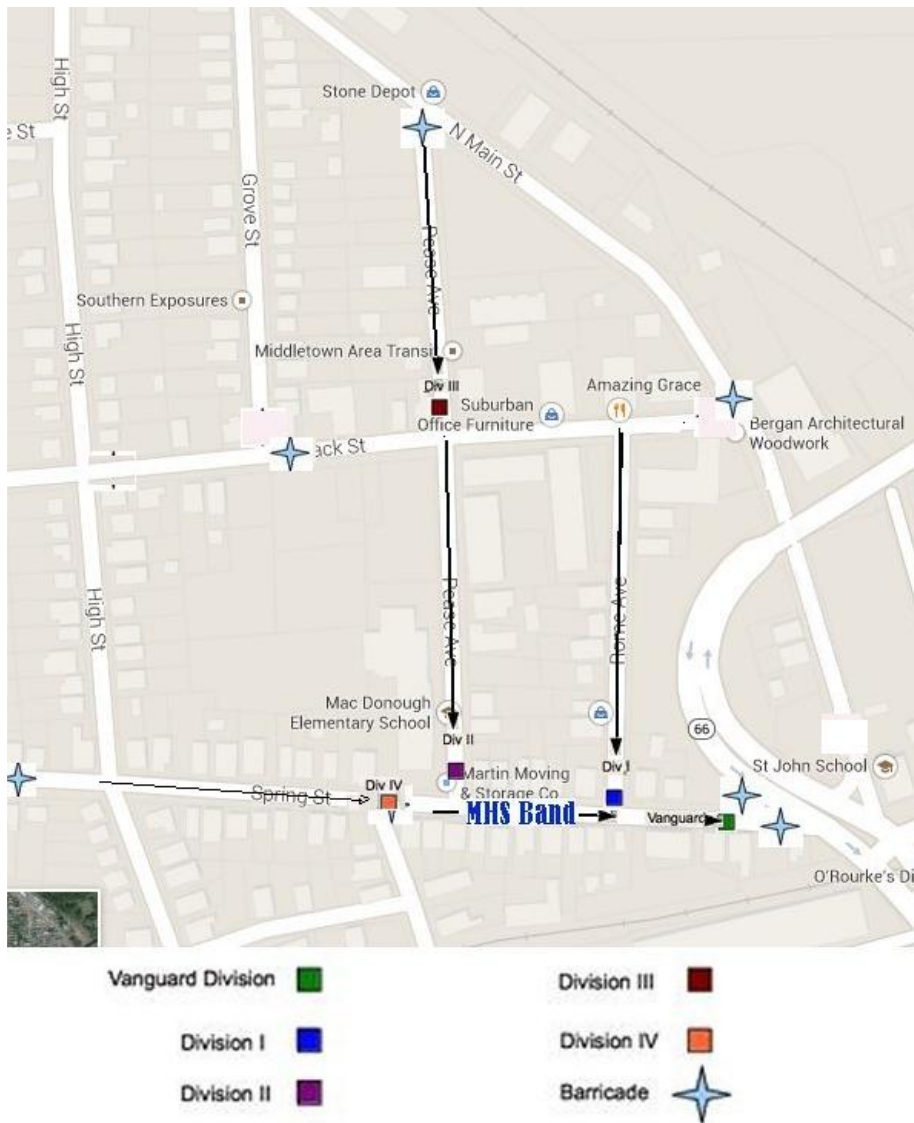

Please review the map below. Plan your approach to the assembly area so that you can pull into line without turning around. From Washington Street, proceed north on High Street.

- Division I: Turn right on Stack then turn right on to Rome.
- Division II: Turn right on Stack and then right on to Pease.
- Division III: Stay on High Street, turn right on North Main then turn right on to Pease.
- Division IV: Turn right on Spring Street.

Look for markings for your group on the street.

Your group name will be painted on the street where your group starts its' lineup.

Rally points for larger groups: Youth groups who are meeting on-site can use these areas to assemble before moving into parade order. Assembly only – do not park cars in these areas. Drivers dropping off participants should use High Street and Stack Street to enter **and leave** the marshalling area.

Middletown CT Memorial Day 2026 Parade Orders

Little League Baseball – MacDonough School

LINE OF MARCH:

Commencing at Spring St & Rome Ave, march south on Main St and ending at Union Park (South Green) SITE OF THE MEMORIAL CEREMONY.

PARADE LINEUP

VANGUARD DIVISION (Assembly area, Spring St)

Middletown CT Memorial Day 2026 Parade Orders

DIVISION I (Assemble on Rome Ave starting at Spring St intersection, if needed, continue east on Stack St if needed). Enter the Assembly Area from High Street to Stack Street to Rome Avenue.