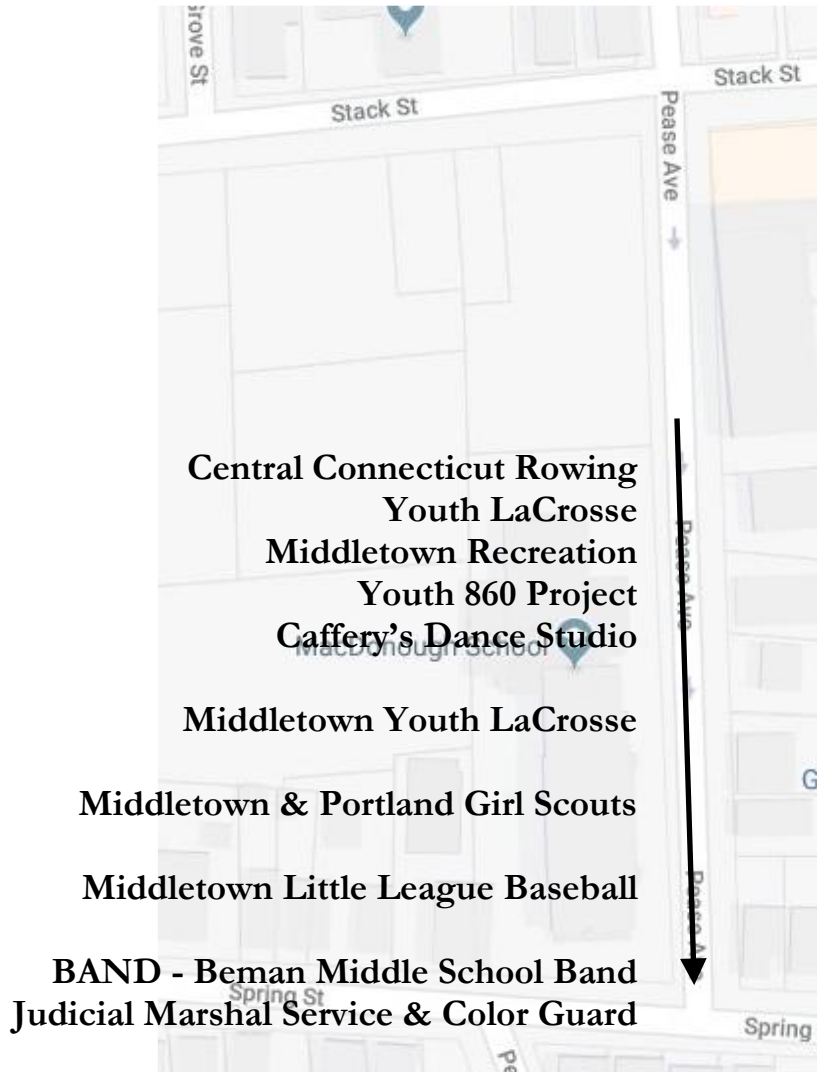

Middletown CT Memorial Day 2026 Parade Orders

Little League Baseball – MacDonough School

LINE OF MARCH:

Commencing at Spring St & Rome Ave, march south on Main St and ending at Union Park (South Green) SITE OF THE MEMORIAL CEREMONY.

4. **Do not throw anything to spectators. This is a safety issue. Small children tend to run after these, regardless of vehicles.**
5. **Units with animals are required to clean up after the animals. This is a public health issue.**
6. **At South Green (end of the parade)**
 - A. **Parade Marshalls and city officials will fall out and assemble in the reviewing area.**
 - B. **All other units: continue moving. Marchers should turn right on Pleasant Street after South Green, then move into the park. Large vehicles may continue down Main Street or turn right on Pleasant Street and continue around the corner to Broad Street before stopping. DO NOT STOP ON Pleasant Street. Floats should unload on Broad Street.**
7. **Buses picking up band students should park on Broad Street.**

PARADE LINEUP

VANGUARD DIVISION (Assembly area, Spring St)

Middletown CT Memorial Day 2026 Parade Orders

DIVISION I (Assemble on Rome Ave starting at Spring St intersection, if needed, continue east on Stack St if needed). Enter the Assembly Area from High Street to Stack Street to Rome Avenue.

BAND - Middletown High School Band, Flags & Cheerleaders (Line up on Spring Street behind the Vanguard)

Middletown CT Memorial Day 2026 Parade Orders

DIVISION II (Assemble on Pease Ave starting at Spring St intersection, if needed, continue east on Stack St if needed) Enter the Assembly Area from High Street to Stack Street to Pease Avenue.