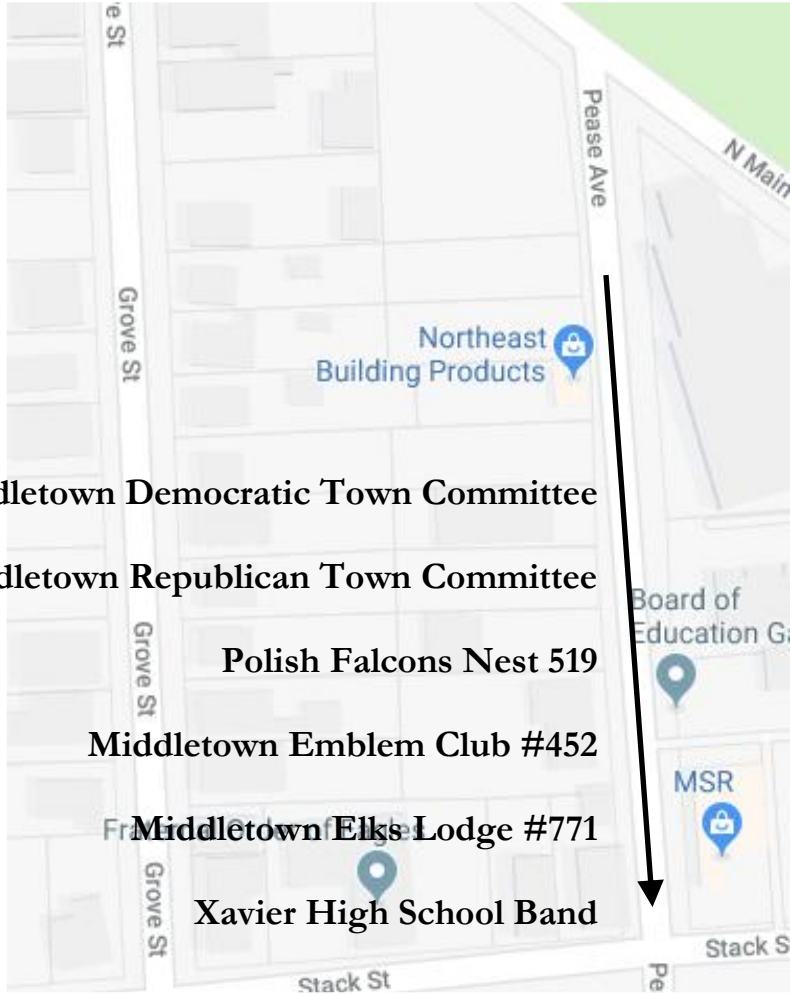

Middletown CT Memorial Day 2026 Parade Orders

DIVISION III (Assemble on Pease Ave starting at Stack St intersection)
if needed marchers will form two columns on Pease Ave if needed. Enter the
Assembly Area from High Street to North Main Street to Pease Avenue.

- Middletown Democratic Town Committee
- Middletown Republican Town Committee
- Polish Falcons Nest 519
- Middletown Emblem Club #452
- Middletown Elks Lodge #771
- Xavier High School Band