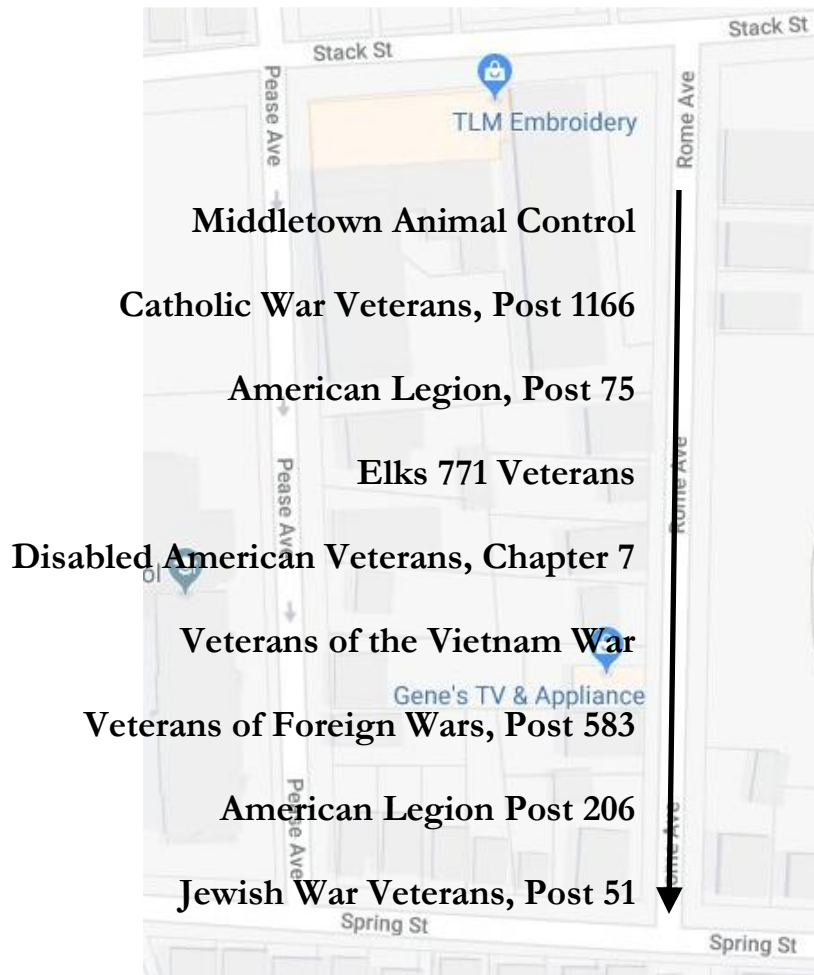

PARADE LINEUP

VANGUARD DIVISION (Assembly area, Spring St)

Middletown CT Memorial Day 2026 Parade Orders

DIVISION I (Assemble on Rome Ave starting at Spring St intersection, if needed, continue east on Stack St if needed). Enter the Assembly Area from High Street to Stack Street to Rome Avenue.

BAND - Middletown High School Band, Flags & Cheerleaders (Line up on Spring Street behind the Vanguard)

Middletown CT Memorial Day 2026 Parade Orders

DIVISION II (Assemble on Pease Ave starting at Spring St intersection, if needed, continue east on Stack St if needed) Enter the Assembly Area from High Street to Stack Street to Pease Avenue.