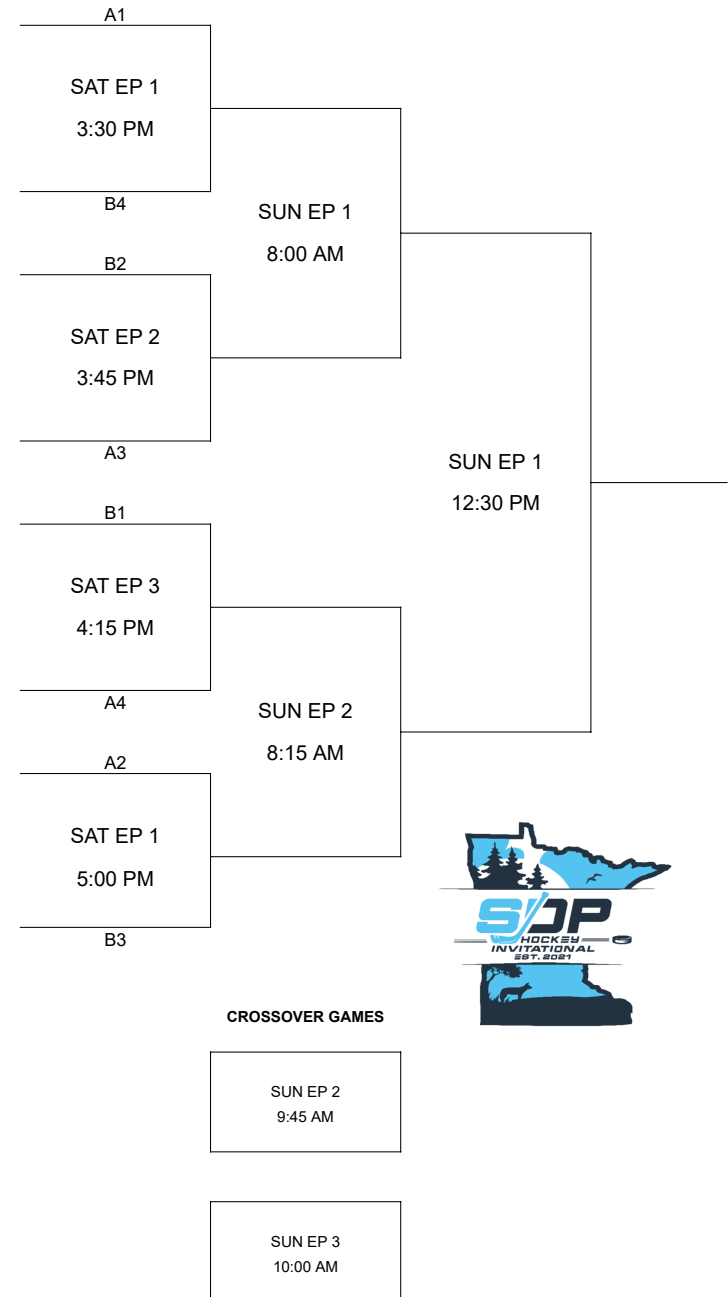

# SDP Invitational 2015

Day	Date	Rink	Start	HOME	SCORE	AWAY
Fri	4/10	EP 1	9:30 AM	SDP Elite		Southeast Elite
Fri	4/10	EP 2	9:45 AM	Northern Wings		29ers
Fri	4/10	EP 3	10:15 AM	Hometown		HHD
Fri	4/10	EP 1	11:00 AM	Thieves		Machine Black
Fri	4/10	EP 1	2:00 PM	SDP Elite		Northern Wings
Fri	4/10	EP 2	2:15 PM	Southeast Elite		29ers
Fri	4/10	EP 1	3:30 PM	Hometown		Thieves
Fri	4/10	EP 2	3:45 PM	HHD		Machine Black
Sat	4/11	EP 1	9:30 AM	29ers		SDP Elite
Sat	4/11	EP 2	9:45 AM	Northern Wings		Southeast Elite
Sat	4/11	EP 3	10:15 AM	Machine Black		Hometown
Sat	4/11	EP 1	11:00 AM	Thieves		HHD
Sat	4/11	EP 1	3:30 PM	Pool A 1st Seed		Pool B 4th Seed
Sat	4/11	EP 2	3:45 PM	Pool B 2nd Seed		Pool A 3rd Seed
Sat	4/11	EP 3	4:15 PM	Pool B 1st Seed		Pool A 4th Seed
Sat	4/11	EP 1	5:00 PM	Pool A 2nd Seed		Pool B 3rd Seed
Sun	4/12	EP 1	8:00 AM		<b>SEMI</b>	
Sun	4/12	EP 2	8:15 AM		<b>SEMI</b>	
Sun	4/12	EP 2	9:45 AM			
Sun	4/12	EP 3	10:00 AM			
Sun	4/12	EP 1	12:30 PM		<b>CHIP</b>	

## POOL A

SDP Elite	Pts	GA	DIFF
SE Elite			
N Wings			
29ers			

SE Elite	Pts	GA	DIFF
SDP Elite			
29ers			
N Wings			

N. Wings	Pts	GA	DIFF
29ers			
SDP Elite			
SE Elite			

29ers	Pts	GA	DIFF
N Wings			
SE Elite			
SDP Elite			

## CROSSOVER GAMES

SUN EP 2	9:45 AM
----------	---------

SUN EP 3	10:00 AM
----------	----------