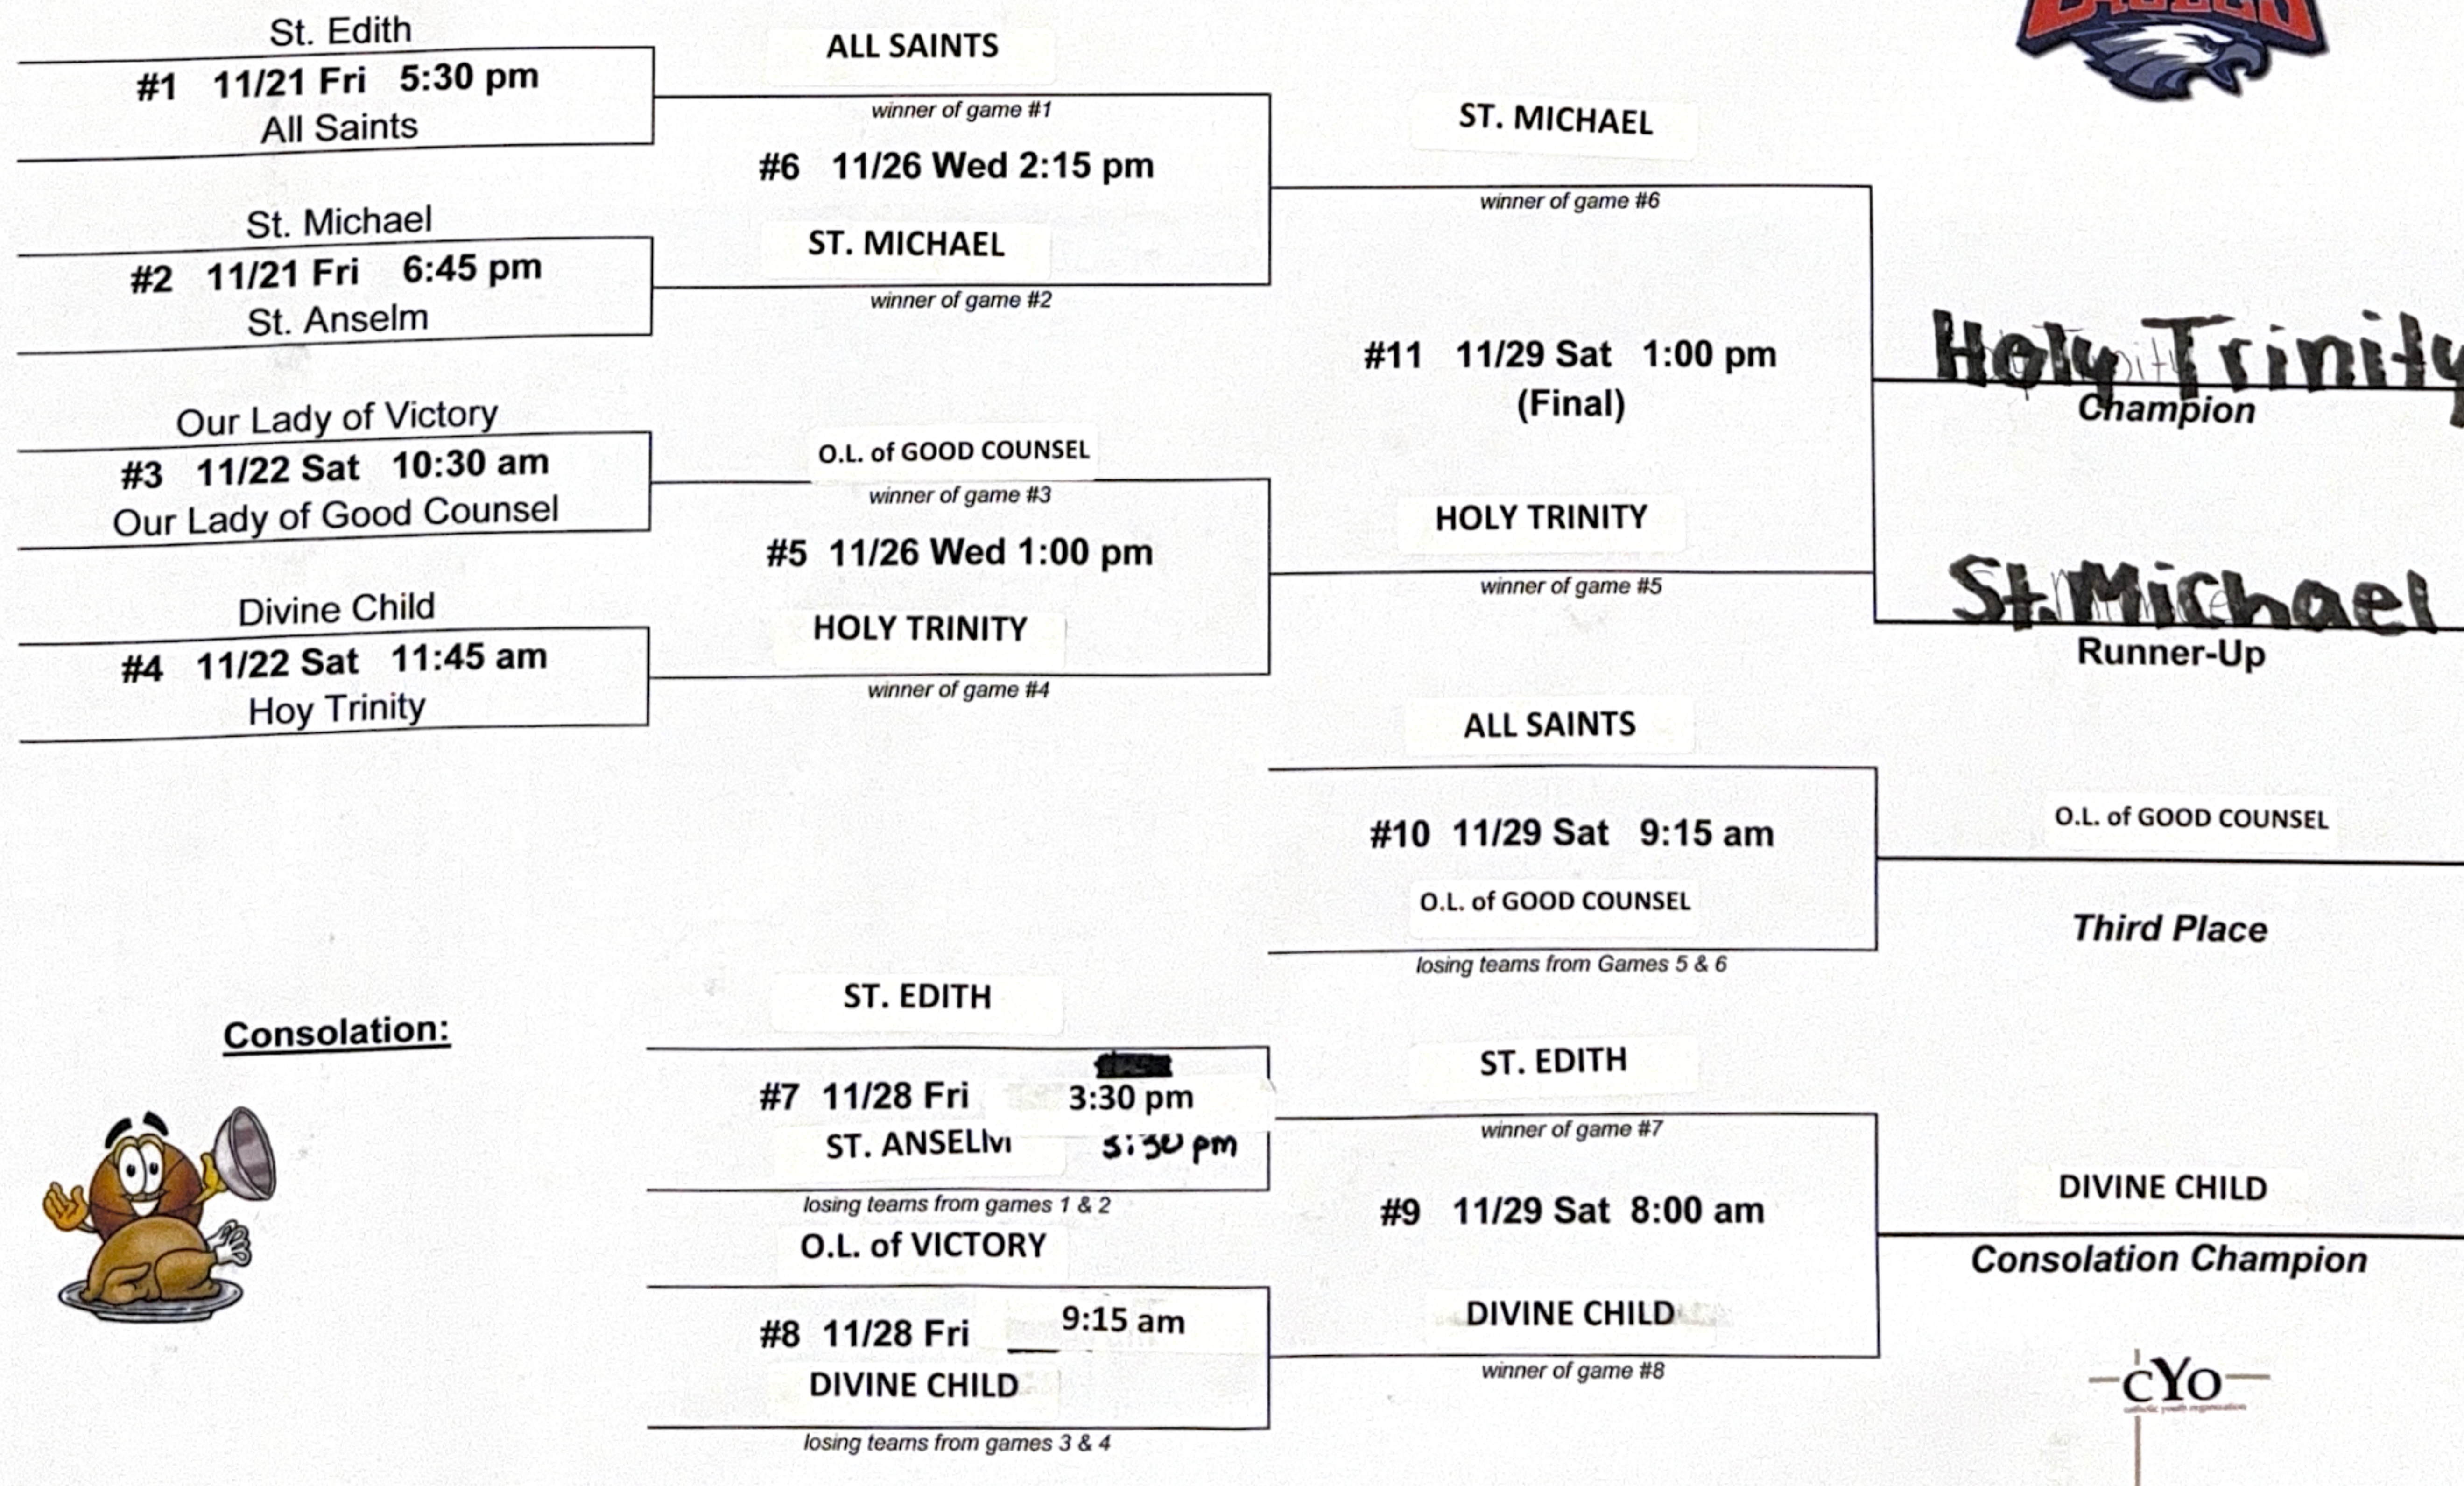

**2025 St. Edith Thanksgiving Tournament
Girls' Junior Varsity Bracket**

NO PRESS FOR ALL JV GAMES

Consolation:

Teams on the top of the bracket will wear their light jersey and are the home team
Teams on the bottom of the bracket will wear their dark jersey and are the visitor team