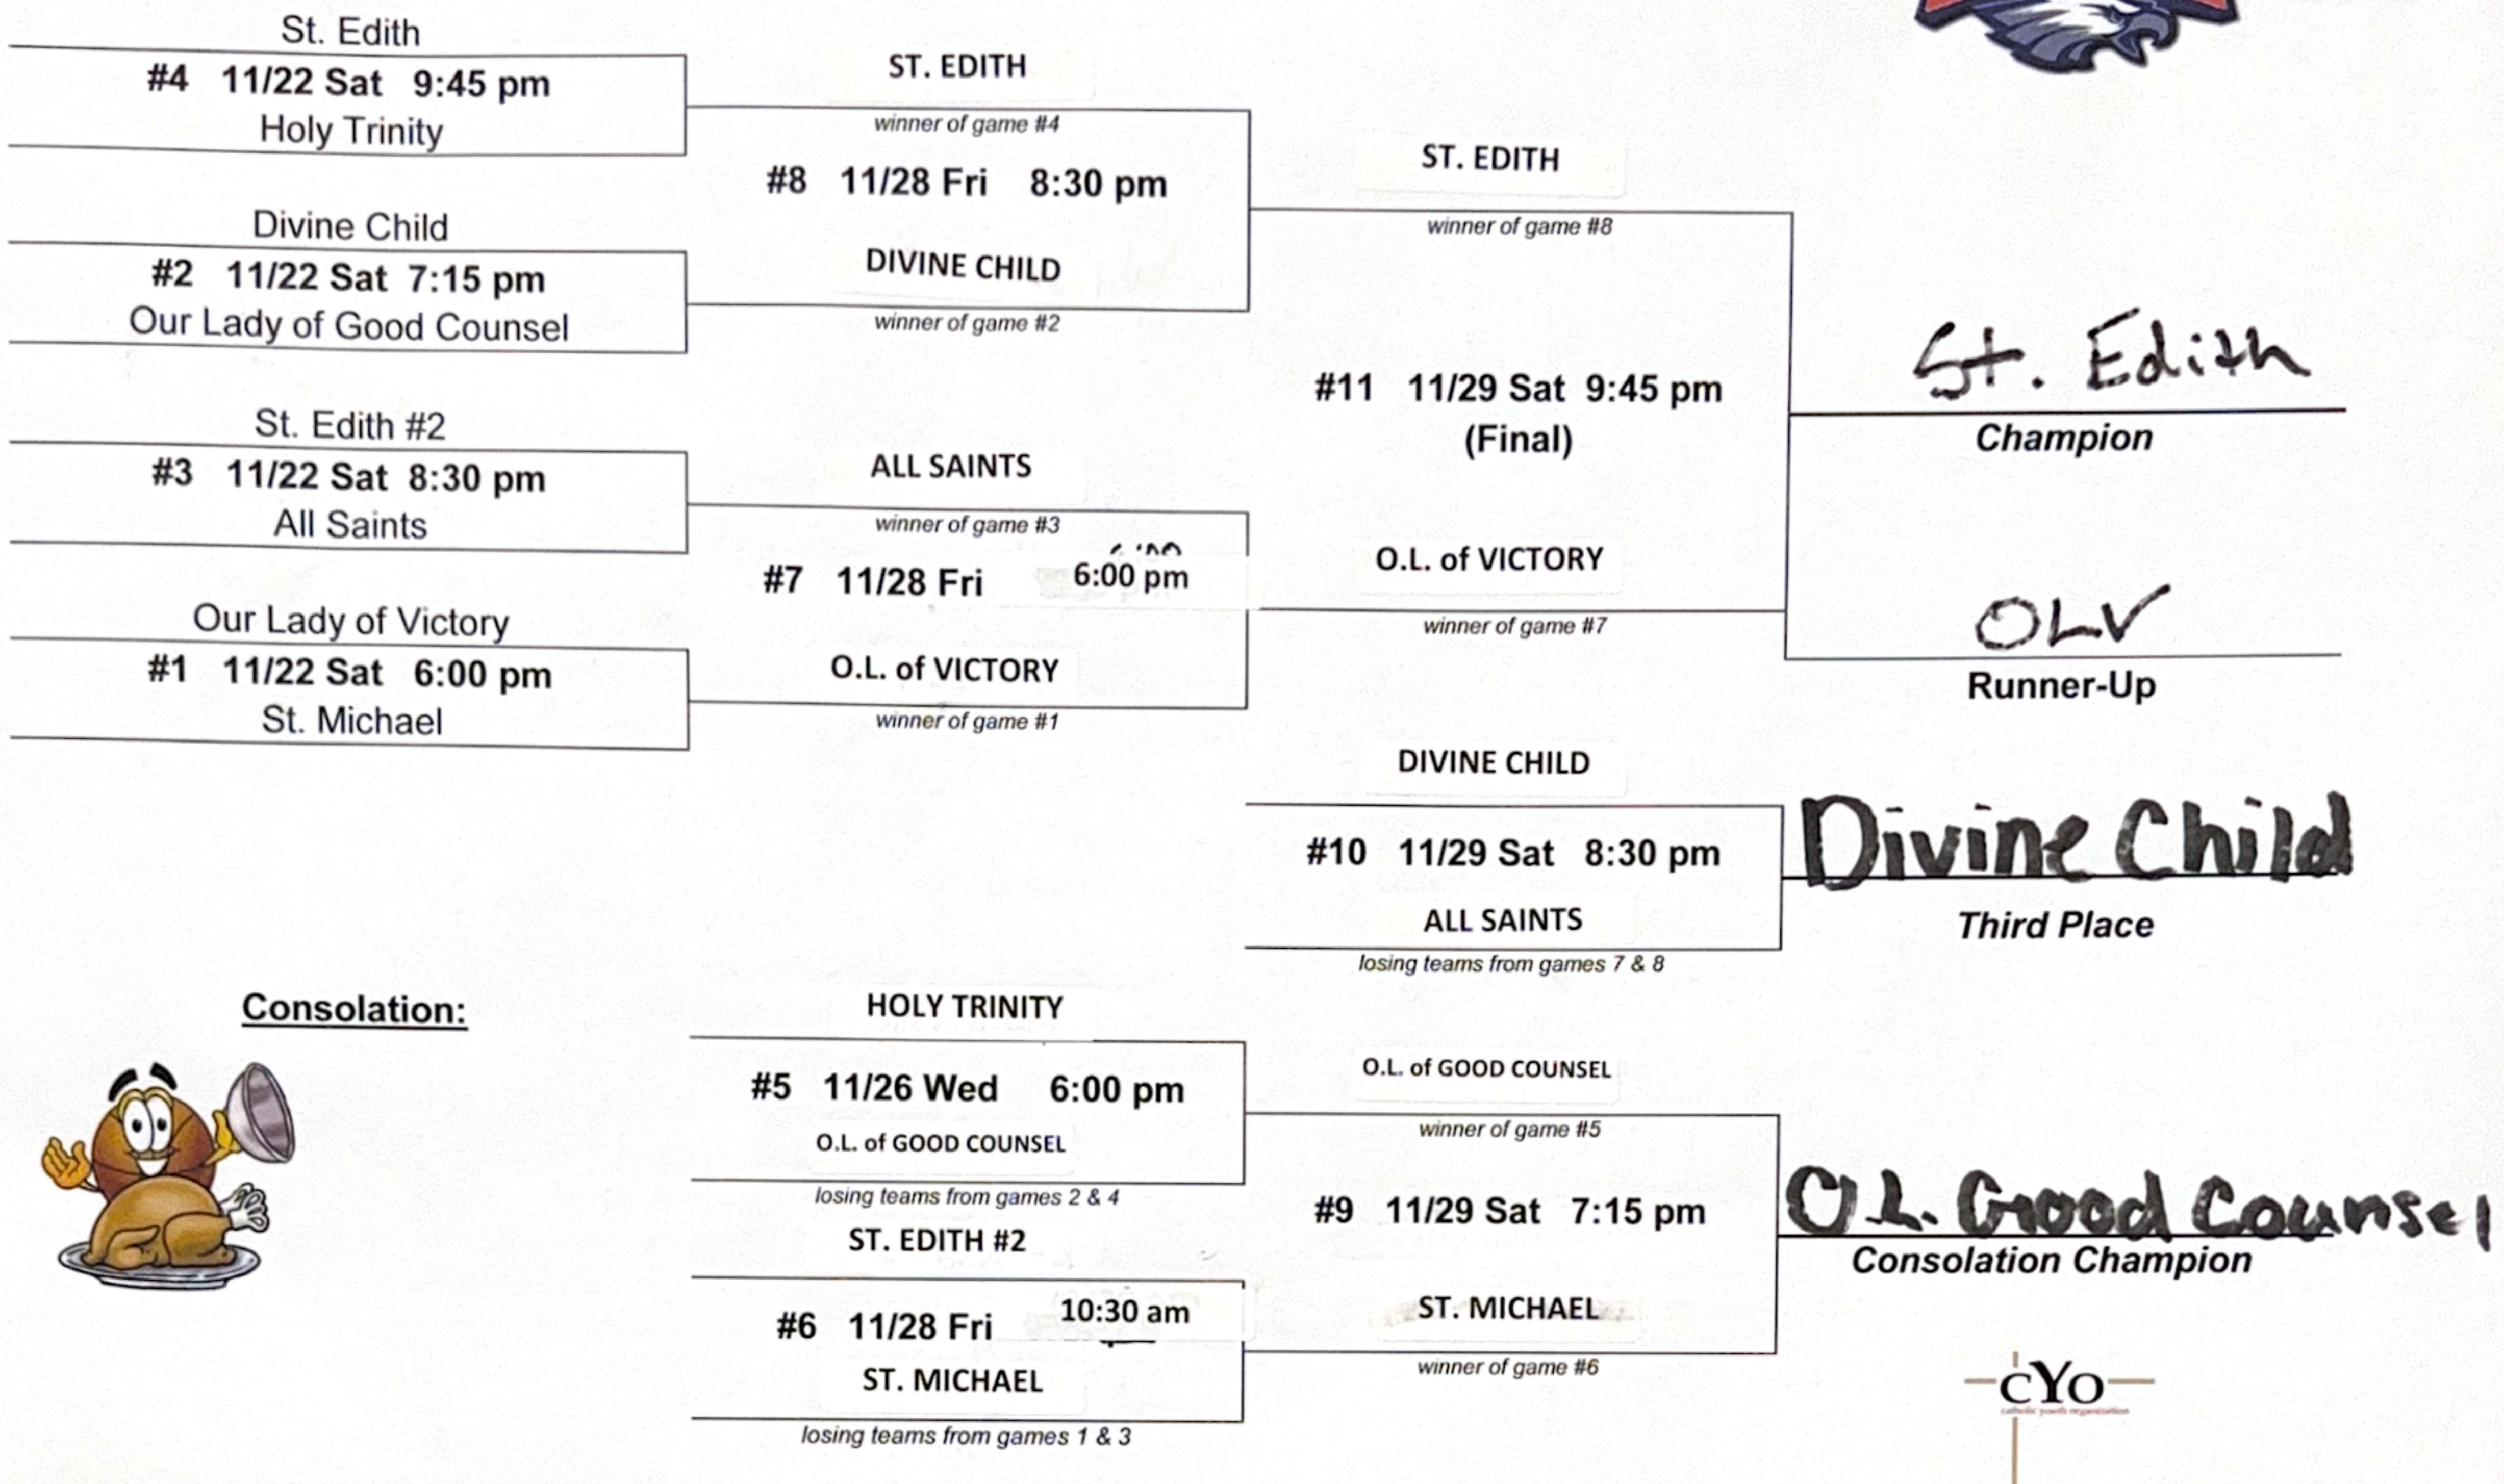

**2025 St. Edith Thanksgiving Tournament  
Boys' Varsity Bracket**

Teams on the top of the bracket will wear their light jersey and are the home team  
Teams on the bottom of the bracket will wear their dark jersey and are the visitor team

**2025 St. Edith Thanksgiving Tournament  
Girls' Varsity Bracket**

Teams on the top of the bracket will wear their light jersey and are the home team  
Teams on the bottom of the bracket will wear their dark jersey and are the visitor team

**2025 St. Edith Thanksgiving Tournament  
Boys' Junior Varsity Bracket**

NO PRESS FOR ALL JV GAMES

**Consolation:**

Teams on the top of the bracket will wear their light jersey and are the home team  
Teams on the bottom of the bracket will wear their dark jersey and are the visitor team