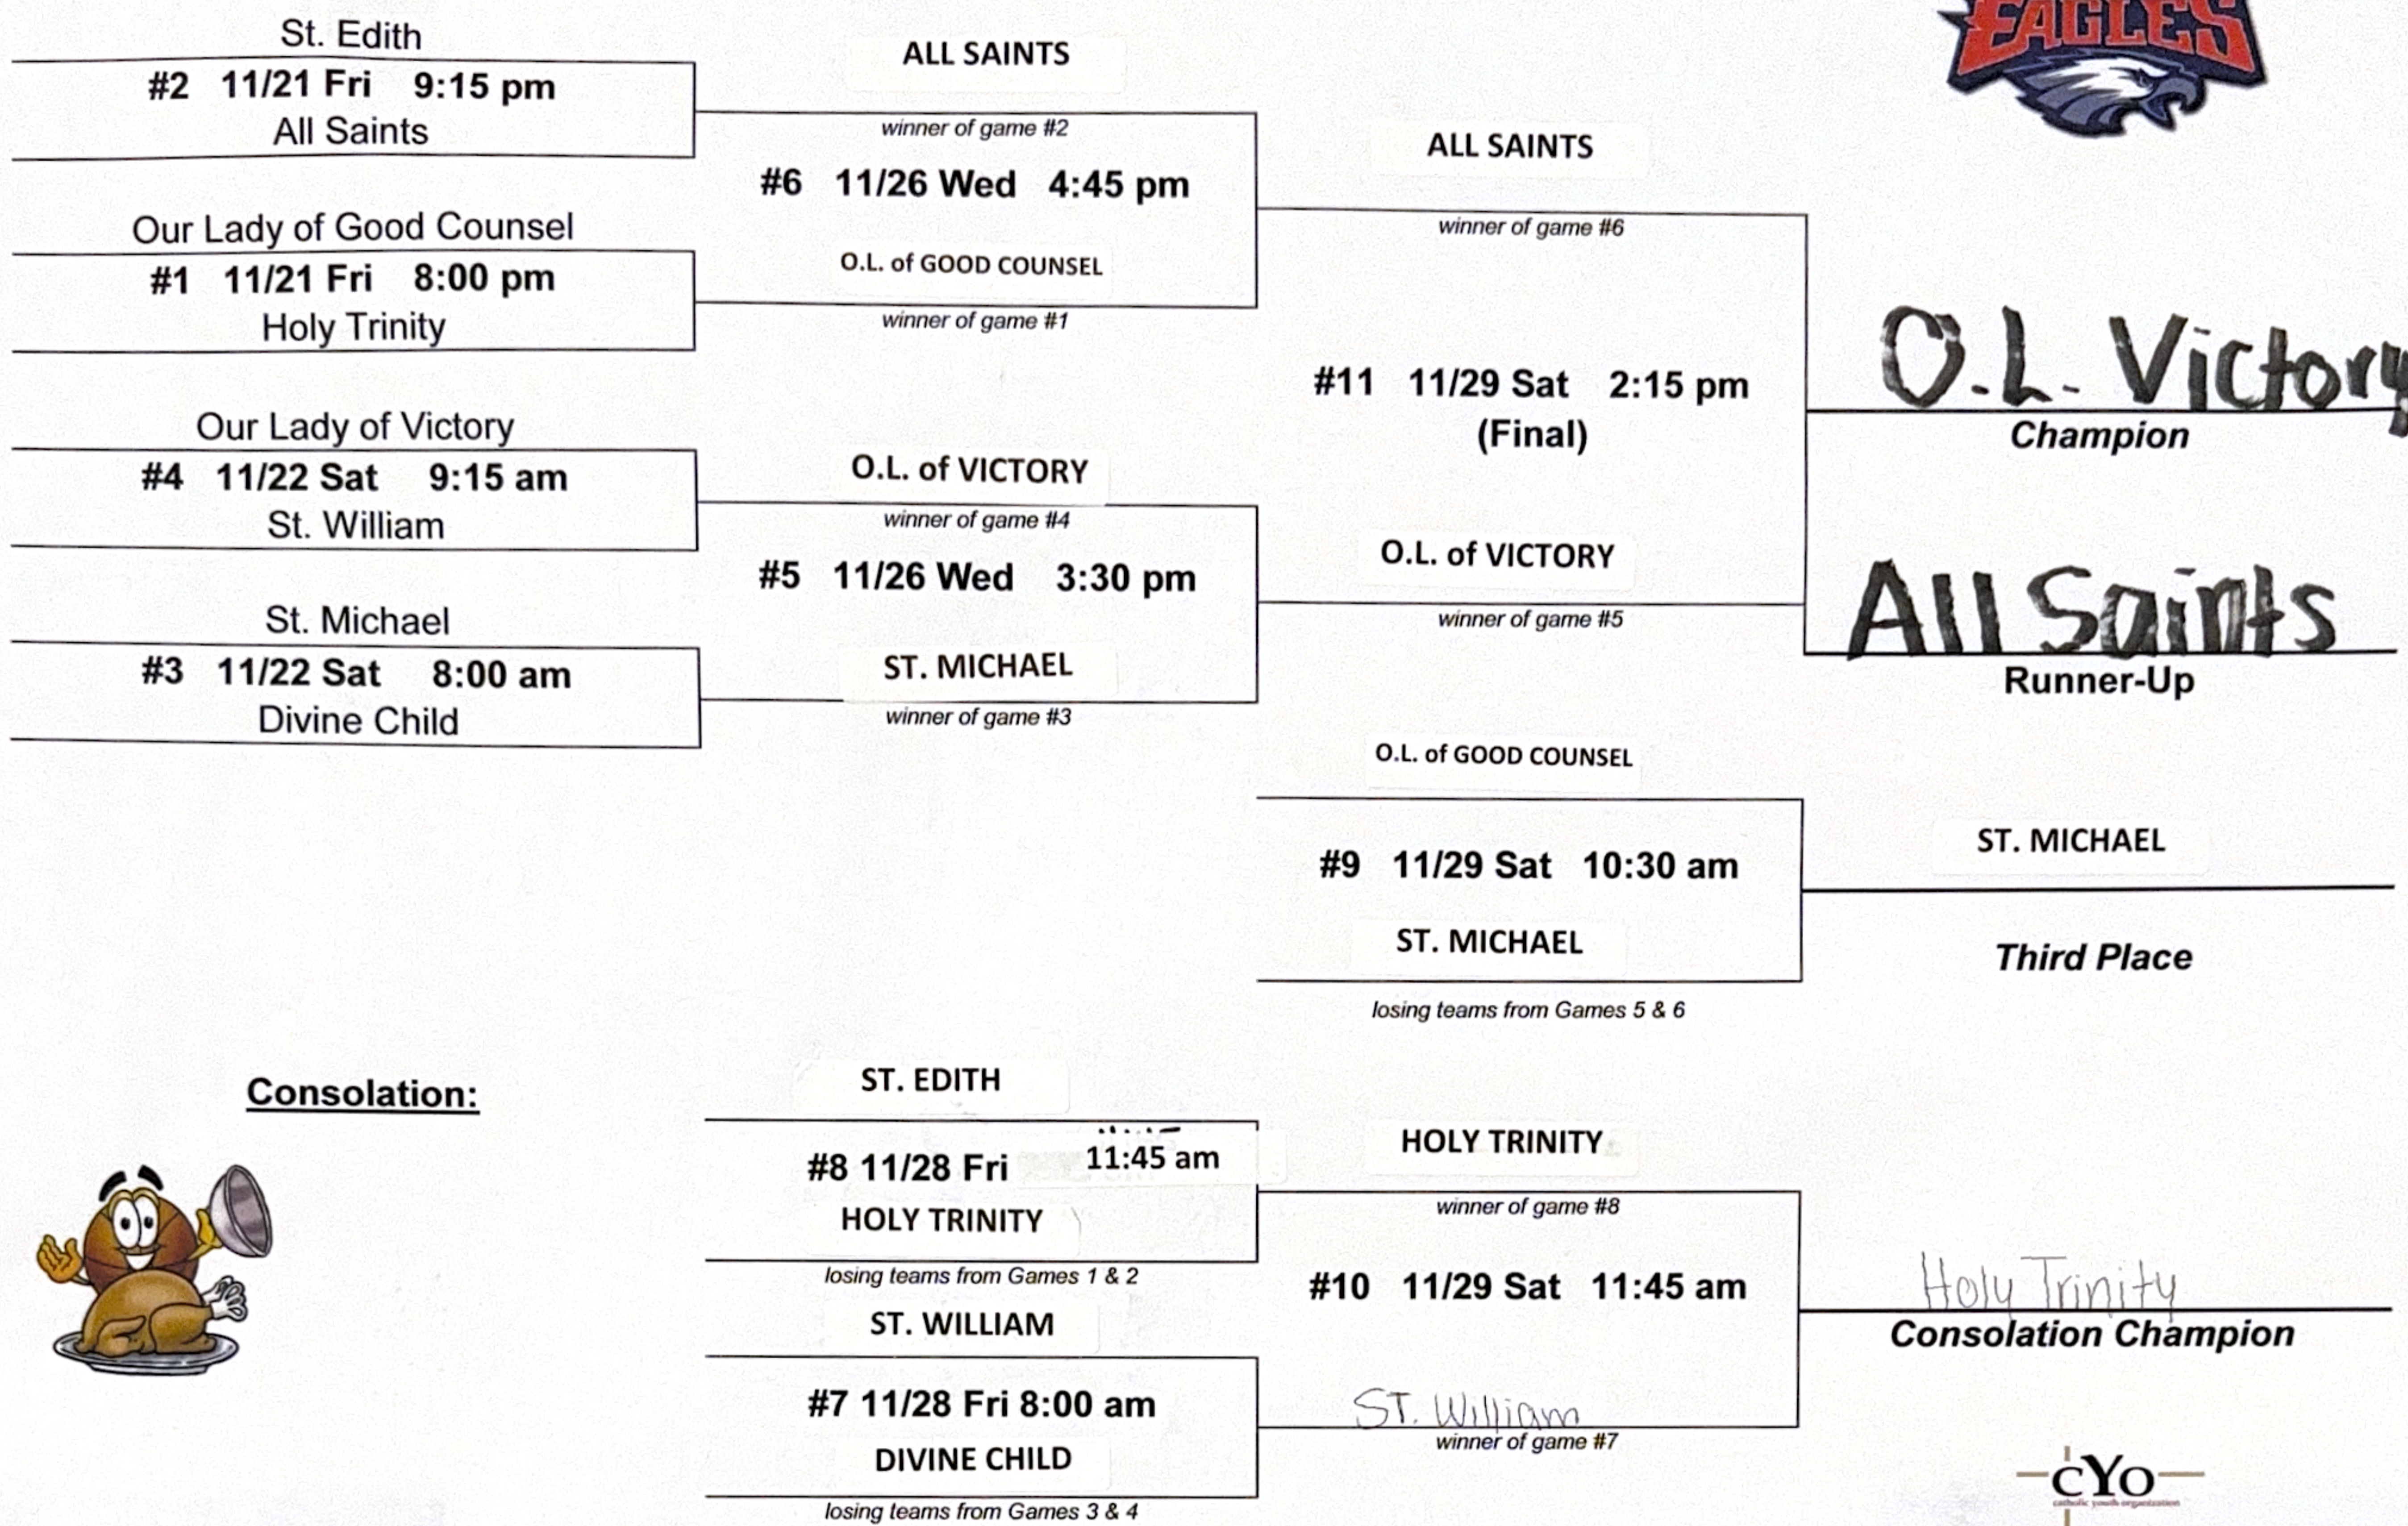

**2025 St. Edith Thanksgiving Tournament  
Boys' Varsity Bracket**

Teams on the top of the bracket will wear their light jersey and are the home team  
Teams on the bottom of the bracket will wear their dark jersey and are the visitor team

**2025 St. Edith Thanksgiving Tournament  
Girls' Varsity Bracket**

Teams on the top of the bracket will wear their light jersey and are the home team  
Teams on the bottom of the bracket will wear their dark jersey and are the visitor team

**2025 St. Edith Thanksgiving Tournament  
Boys' Junior Varsity Bracket**

NO PRESS FOR ALL JV GAMES

**Consolation:**

Teams on the top of the bracket will wear their light jersey and are the home team  
Teams on the bottom of the bracket will wear their dark jersey and are the visitor team