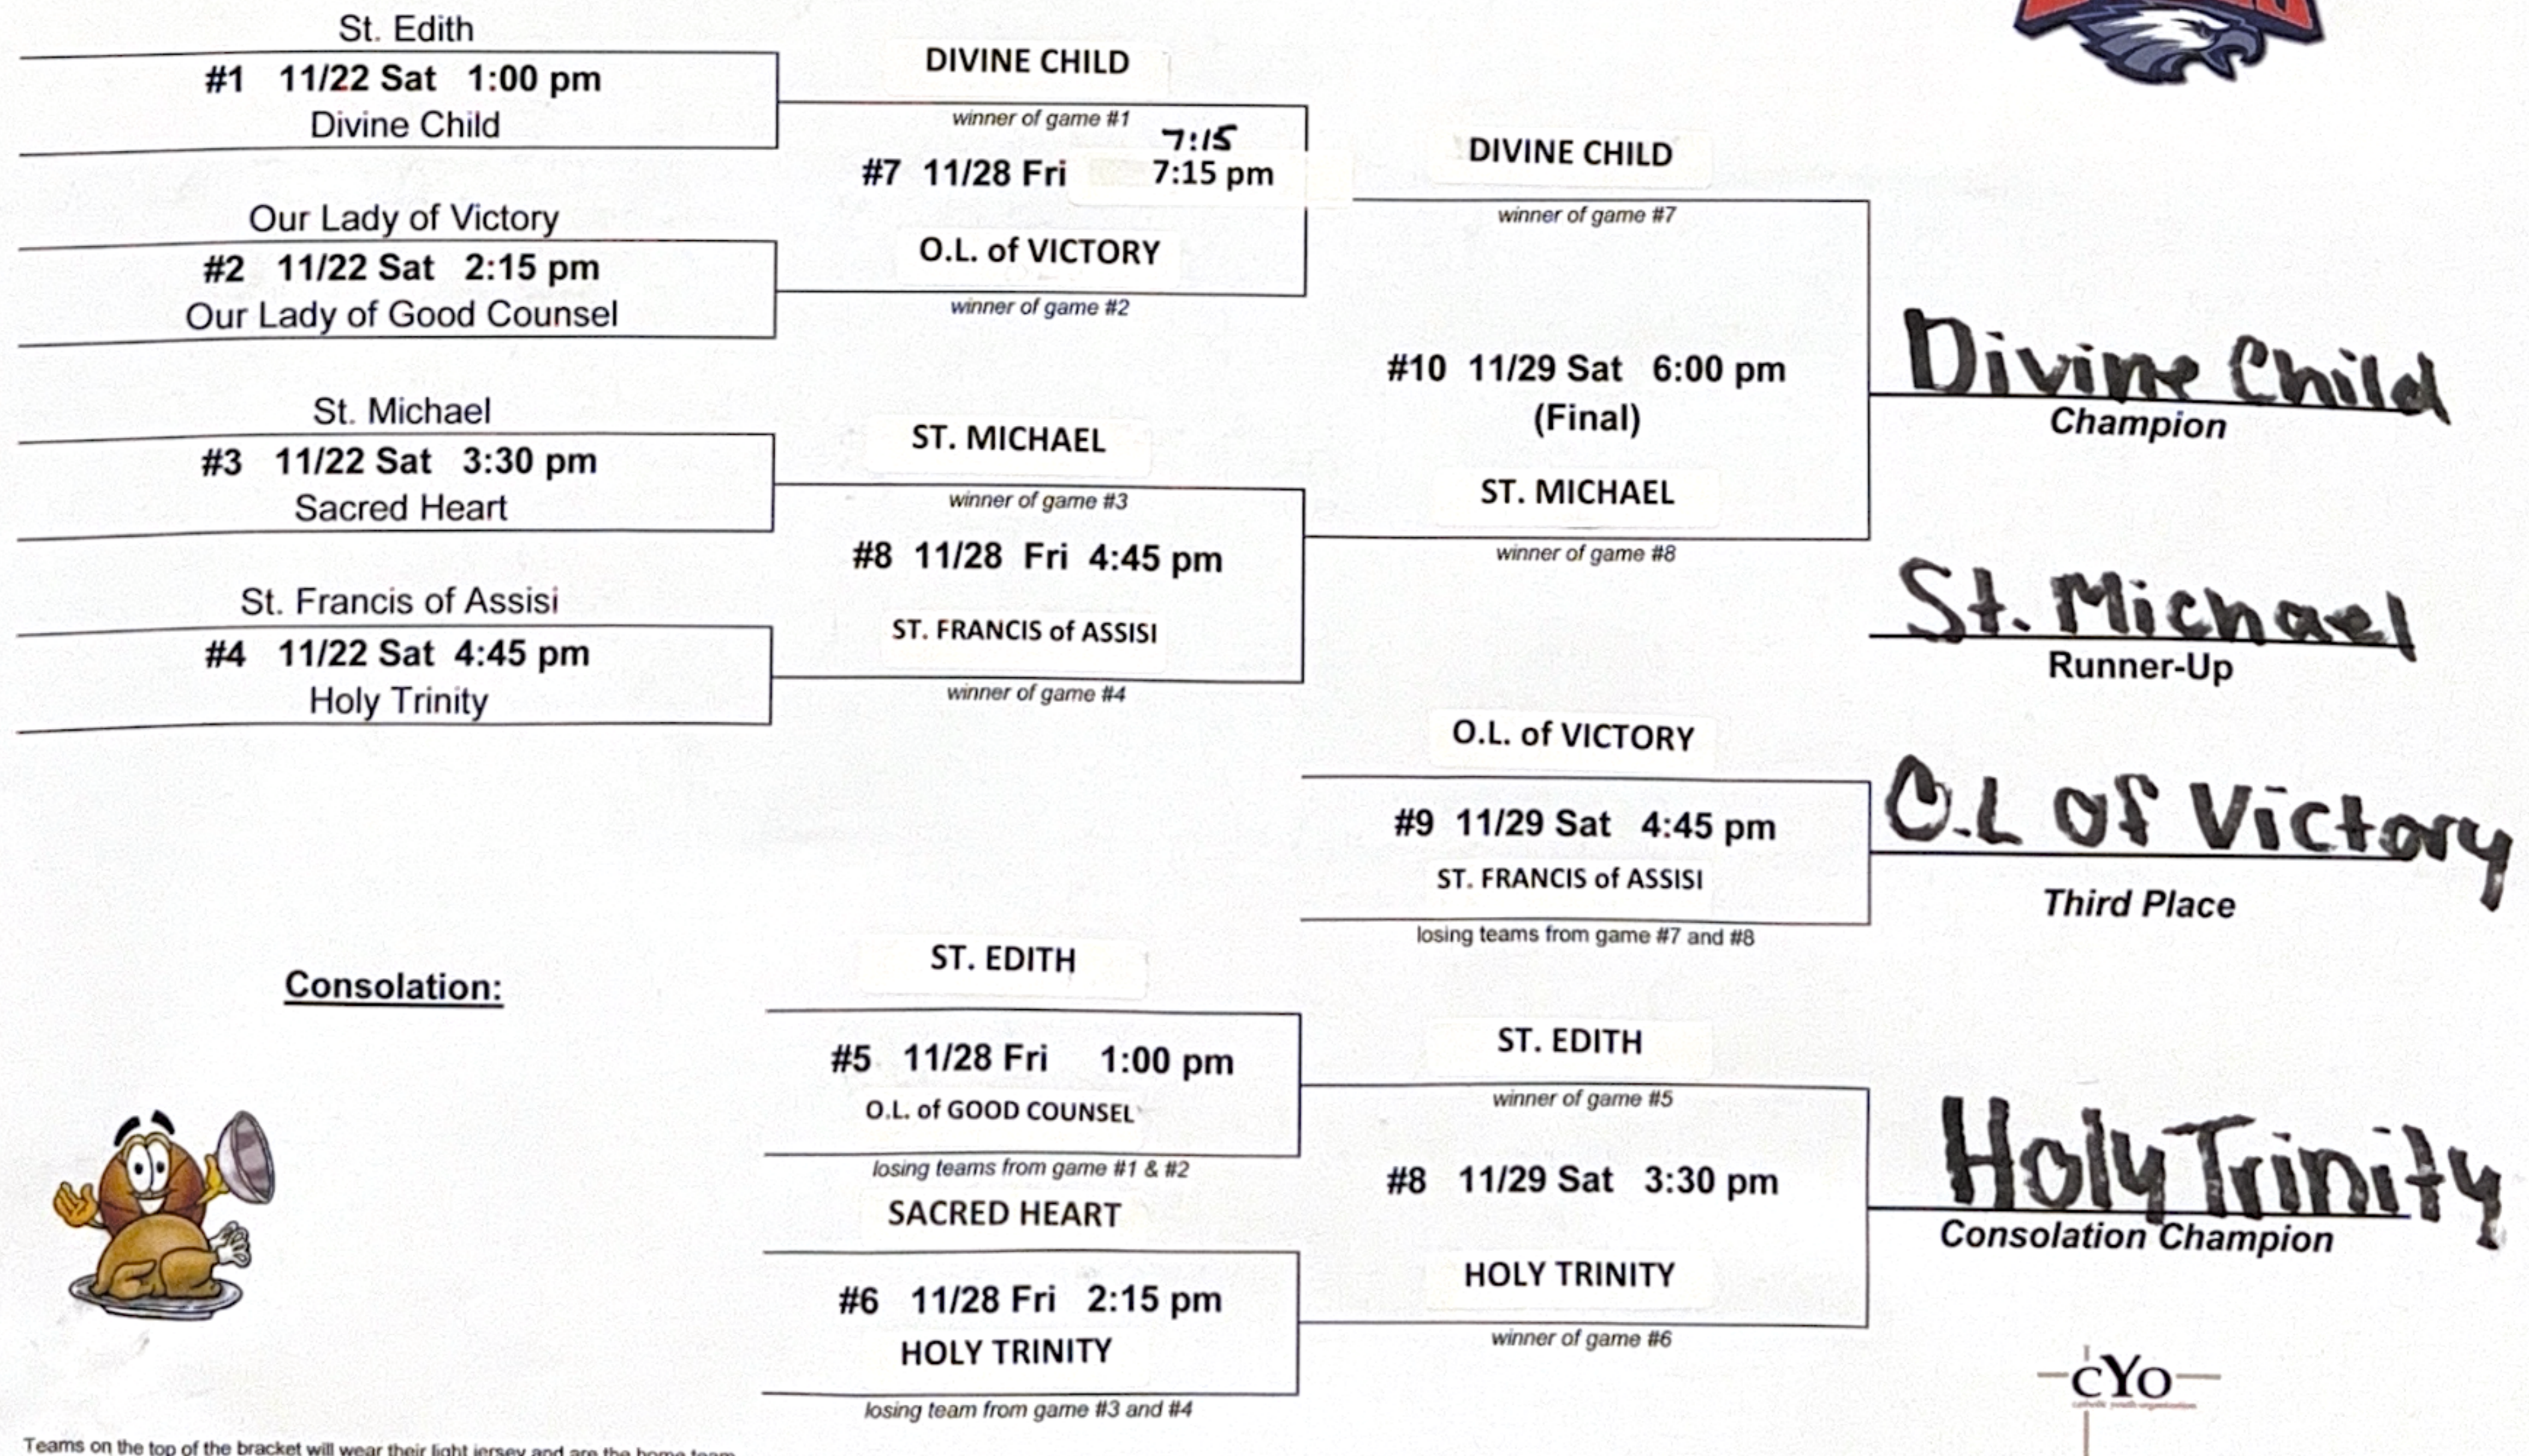

**2025 St. Edith Thanksgiving Tournament  
Boys' Varsity Bracket**

Teams on the top of the bracket will wear their light jersey and are the home team  
Teams on the bottom of the bracket will wear their dark jersey and are the visitor team

**2025 St. Edith Thanksgiving Tournament  
Girls' Varsity Bracket**

Teams on the top of the bracket will wear their light jersey and are the home team  
Teams on the bottom of the bracket will wear their dark jersey and are the visitor team

**2025 St. Edith Thanksgiving Tournament  
Boys' Junior Varsity Bracket**

NO PRESS FOR ALL JV GAMES

**Consolation:**

Teams on the top of the bracket will wear their light jersey and are the home team  
Teams on the bottom of the bracket will wear their dark jersey and are the visitor team