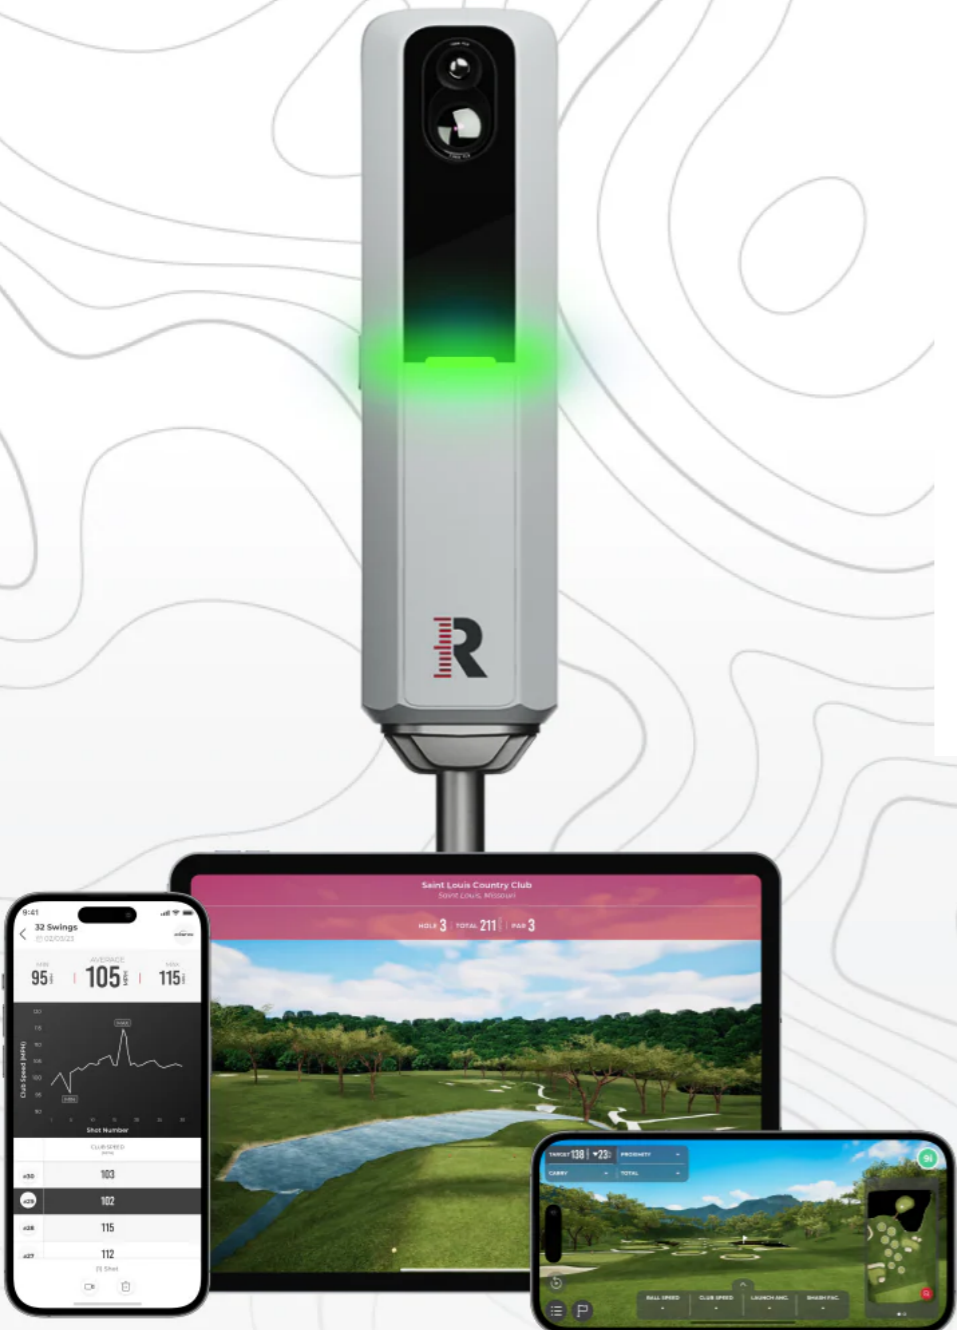

10X42

\$329.99 MSRP

PUTTING CONTEST PRIZE

ANARCH[®] **IMAGE STABILIZED GOLF LASER** **RANGEFINDER**

★★★★★ 4.8 | 97 Reviews

6 Questions \ 6 Answers

MSRP

\$599.99

SKU: LRF-ANARCH

MLM2PRO w/ 1 year Subscription

\$950 VALUE

THE SHORTEST DISTANCE TO MASTERY IS MEASUREMENT.

MLM2 PROTM
MOBILE LAUNCH MONITOR + GOLF SIMULATOR

Swing Replay with Shot Tracer

Club Gapping and Shot Dispersion