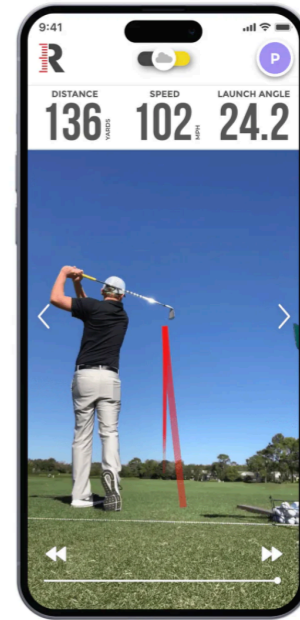

Tickets: $25 = 1 / $50 = 3 / $100 = 6