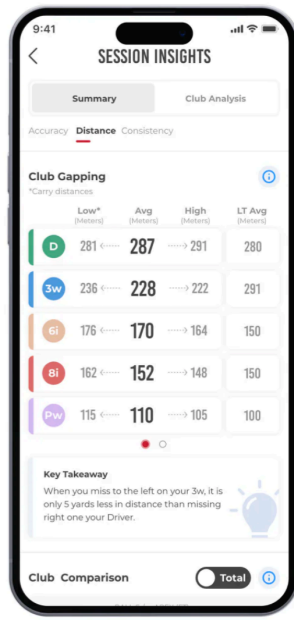

10X42

\$329.99 MSRP

PUTTING CONTEST PRIZE

ANARCH[®] **IMAGE STABILIZED GOLF LASER** **RANGEFINDER**

★★★★★ 4.8 | 97 Reviews

6 Questions \ 6 Answers

MSRP

\$599.99

SKU: LRF-ANARCH

MLM2PRO w/ 1 year Subscription

\$950 VALUE

THE SHORTEST DISTANCE TO MASTERY IS MEASUREMENT.

MLM2 PROTM
MOBILE LAUNCH MONITOR + GOLF SIMULATOR

Swing Replay with Shot Tracer

Club Gapping and Shot Dispersion

Rapsodo Insights

Ball Striking Index

Lifetime Stats History

Rapsodo Combine (Award-Winning)

Tickets: \$25 = 1 / \$50 = 3 / \$100 = 6