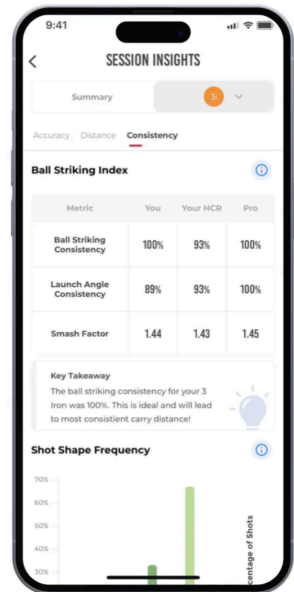

10X42

\$329.99 MSRP

PUTTING CONTEST PRIZE

ANARCH[®] **IMAGE STABILIZED GOLF LASER** **RANGEFINDER**

★★★★★ 4.8 | 97 Reviews

6 Questions \ 6 Answers

MSRP

\$599.99

SKU: LRF-ANARCH

MLM2PRO w/ 1 year Subscription

\$950 VALUE

THE SHORTEST DISTANCE TO MASTERY IS MEASUREMENT.

MLM2 PROTM
MOBILE LAUNCH MONITOR + GOLF SIMULATOR

Swing Replay with Shot Tracer

Club Gapping and Shot Dispersion

Rapsodo Insights

Ball Striking Index

Lifetime Stats History

Rapsodo Combine (Award-Winning)

Tickets: \$25 = 1 / \$50 = 3 / \$100 = 6