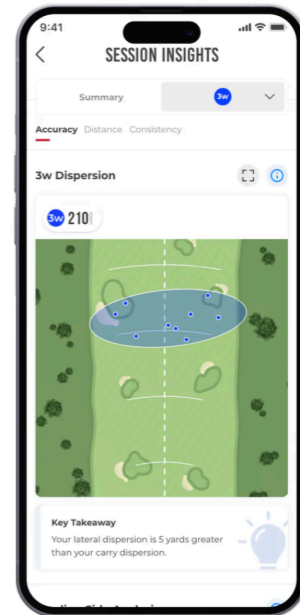

SKU: LRF-ANARCH

MLM2PRO w/ 1 year Subscription

\$950 VALUE

THE SHORTEST DISTANCE TO MASTERY IS MEASUREMENT.

MLM2 PROTM
MOBILE LAUNCH MONITOR + GOLF SIMULATOR

Swing Replay with Shot Tracer

Club Gapping and Shot Dispersion

Rapsodo Insights

Ball Striking Index

Lifetime Stats History

Rapsodo Combine (Award-Winning)

Tickets: \$25 = 1 / \$50 = 3 / \$100 = 6