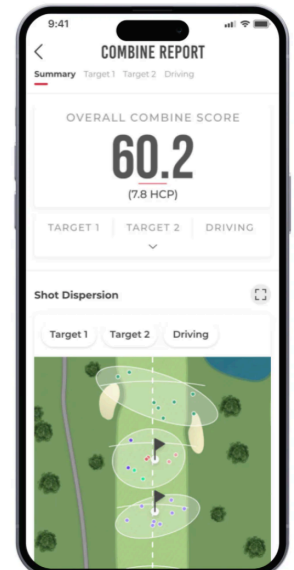

10X42

\$329.99 MSRP

PUTTING CONTEST PRIZE

ANARCH[®] **IMAGE STABILIZED GOLF LASER** **RANGEFINDER**

★★★★★ 4.8 | 97 Reviews

6 Questions \ 6 Answers

MSRP

\$599.99

SKU: LRF-ANARCH

MLM2PRO w/ 1 year Subscription

\$950 VALUE

THE SHORTEST DISTANCE TO MASTERY IS MEASUREMENT.

MLM2 PROTM
MOBILE LAUNCH MONITOR + GOLF SIMULATOR

Swing Replay with Shot Tracer

Club Gapping and Shot Dispersion

Rapsodo Insights

Ball Striking Index

Lifetime Stats History

Rapsodo Combine (Award-Winning)

Tickets: \$25 = 1 / \$50 = 3 / \$100 = 6