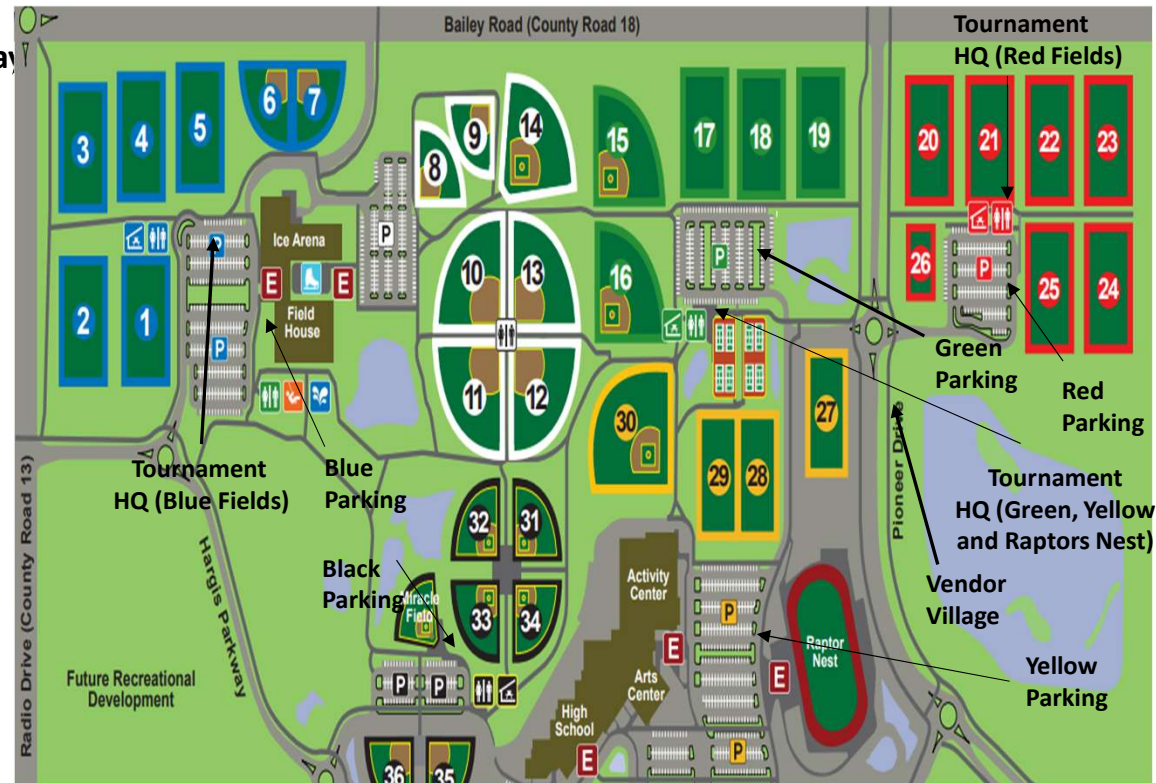

Thank you to our 2026 Sponsors

M Health
Fairview
Sports
Complex
Map

Tournament Staff/Volunteer Check-In
Tournament Schedule/Standings Display
Information Desk/Concessions

**Tyroler Leonard
Injury Law**

**ETS Performance
East Metro
Woodbury**

**Hotel Crosby
Minnesota**

**North American
Banking
Company**

2025 Woodbury Black and Blue Tournament

Blue Fields

Blue 2 divided into two modified fields 2A and 2B

Blue 3 divided into two modified fields 3A and 3B

Blue 4 divided into two modified fields 4A and 4B

Blue 2 divided into two modified fields 5A and 5B

Green Fields

Green 17 – Boys Field Full Size
Green 18 – Boys Field Full Size

Red Fields

Red 20 – Girls Field Full Size
Red 21 – Girls Field Full Size
Red 22 – Girls Field Full Size
Red 23 – Girls Field Full Size

Gold Fields

Gold 27 – Boys Field Full Size
Gold 28 – Boys Field Full Size
Gold 29 – Boys Field Full Size