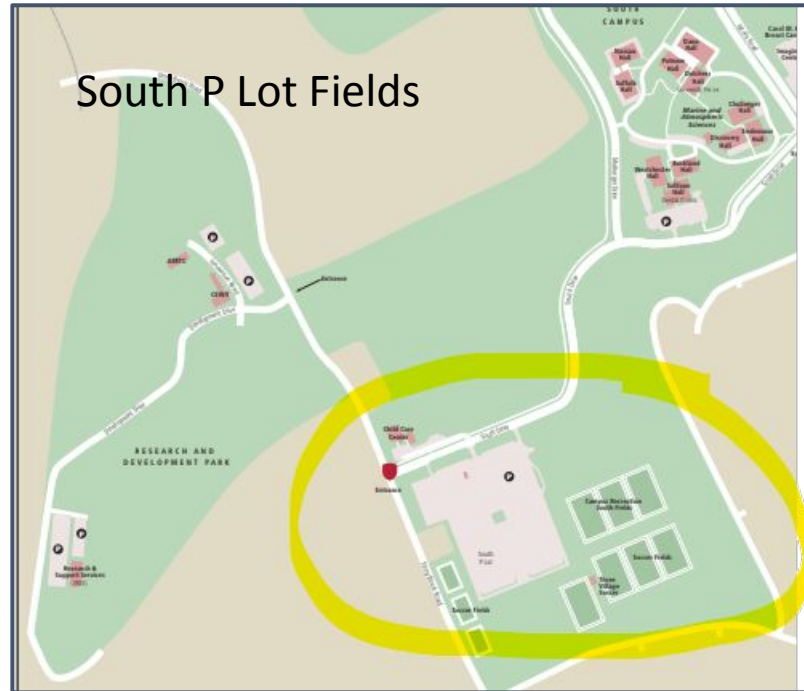

NLF July 12-13

2027 Black, 2028 Black & 2029 Black

TRAVEL: 9hr 28 mins/494 miles from Chagrin Falls to Stony Brook University

NLF NATIONAL CHAMPIONSHIP

Stony Brook University

100 Circle Road

Stony Brook University, NY 11794

Kenneth P. LaValle Stadium

South P Lot Fields

NLF NATIONAL CHAMPIONSHIP

NLF Event Rules

Game Operations - NCAA Rules

- 12 minute running quarters - 1 minute break between quarters and 2 minutes for halftime
- Officials will keep game time on the field
- Penalty times run with Game clock. Officials will keep the penalty time.
- (1) 45 second timeout per HALF and the clock will stop for a timeout.
- Timeouts must be called below the offensive restraining line or any dead ball
- Games that end in a tie at the end of regulation time will be decided with an unlimited sudden victory overtime period.
 - NO GAMES SHALL END IN A TIE
 - No Timeouts in Overtime.
- Faceoffs Rules will NOT allow Knee Down or motorcycle grips.
- A 20 second clearing count will be used. On a change of possession, a timed count will begin. At 20 seconds the ball must be in the offensive end of the field. The over and back rule will be in effect at that time.
- The substitution box will be a total of ten yards - 5 yards on each side of the midline.
- No crease dives permitted
- Quick Restart: Refs will ignore the positioning of the defensive players and allow for restart to begin within 5 Yards. The defensive player within 5 yards must allow for an open lane to the goal and not defend the player until the restarting player creates a 5 yard gap. A violation will be a flag down (slow whistle) for delay of game.