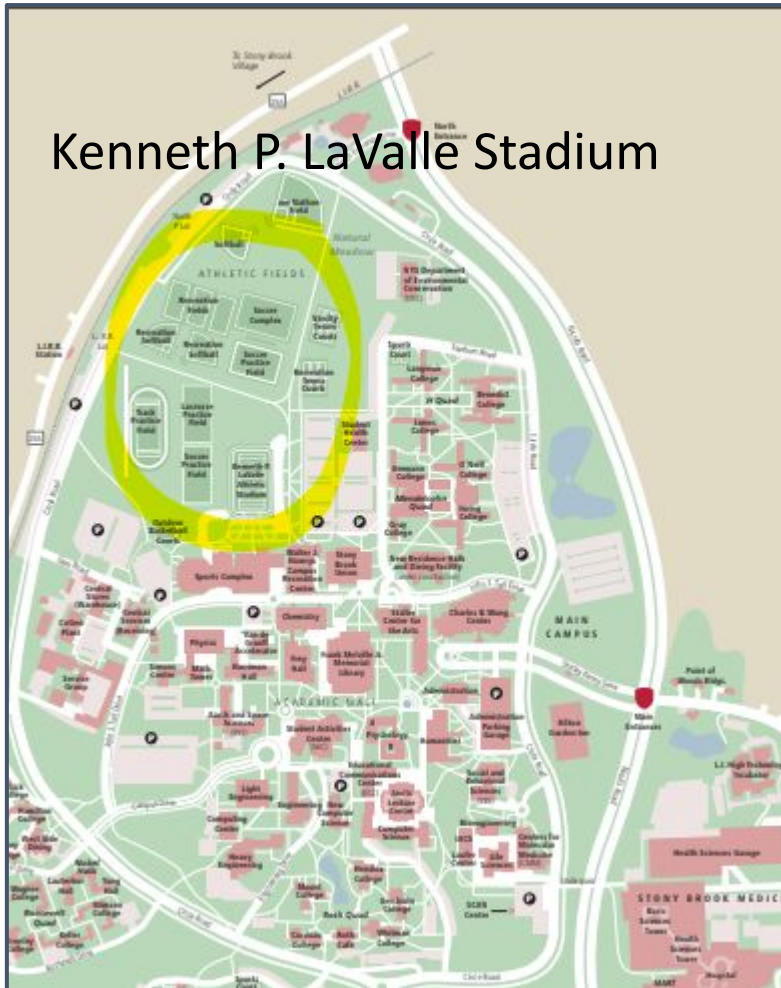

NLF July 12-13

2027 Black, 2028 Black & 2029 Black

TRAVEL: 9hr 28 mins/494 miles from Chagrin Falls to Stony Brook University

NLF NATIONAL CHAMPIONSHIP

Stony Brook University

100 Circle Road

Stony Brook University, NY 11794

Kenneth P. LaValle Stadium

South P Lot Fields

NLF NATIONAL CHAMPIONSHIP

NLF Event Rules

Game Operations - NCAA Rules

- 12 minute running quarters - 1 minute break between quarters and 2 minutes for halftime
- Officials will keep game time on the field
- Penalty times run with Game clock. Officials will keep the penalty time.
- (1) 45 second timeout per HALF and the clock will stop for a timeout.
- Timeouts must be called below the offensive restraining line or any dead ball
- Games that end in a tie at the end of regulation time will be decided with an unlimited sudden victory overtime period.
 - NO GAMES SHALL END IN A TIE
 - No Timeouts in Overtime.
- Faceoffs Rules will NOT allow Knee Down or motorcycle grips.
- A 20 second clearing count will be used. On a change of possession, a timed count will begin. At 20 seconds the ball must be in the offensive end of the field. The over and back rule will be in effect at that time.
- The substitution box will be a total of ten yards - 5 yards on each side of the midline.
- No crease dives permitted
- Quick Restart: Refs will ignore the positioning of the defensive players and allow for restart to begin within 5 Yards. The defensive player within 5 yards must allow for an open lane to the goal and not defend the player until the restarting player creates a 5 yard gap. A violation will be a flag down (slow whistle) for delay of game.