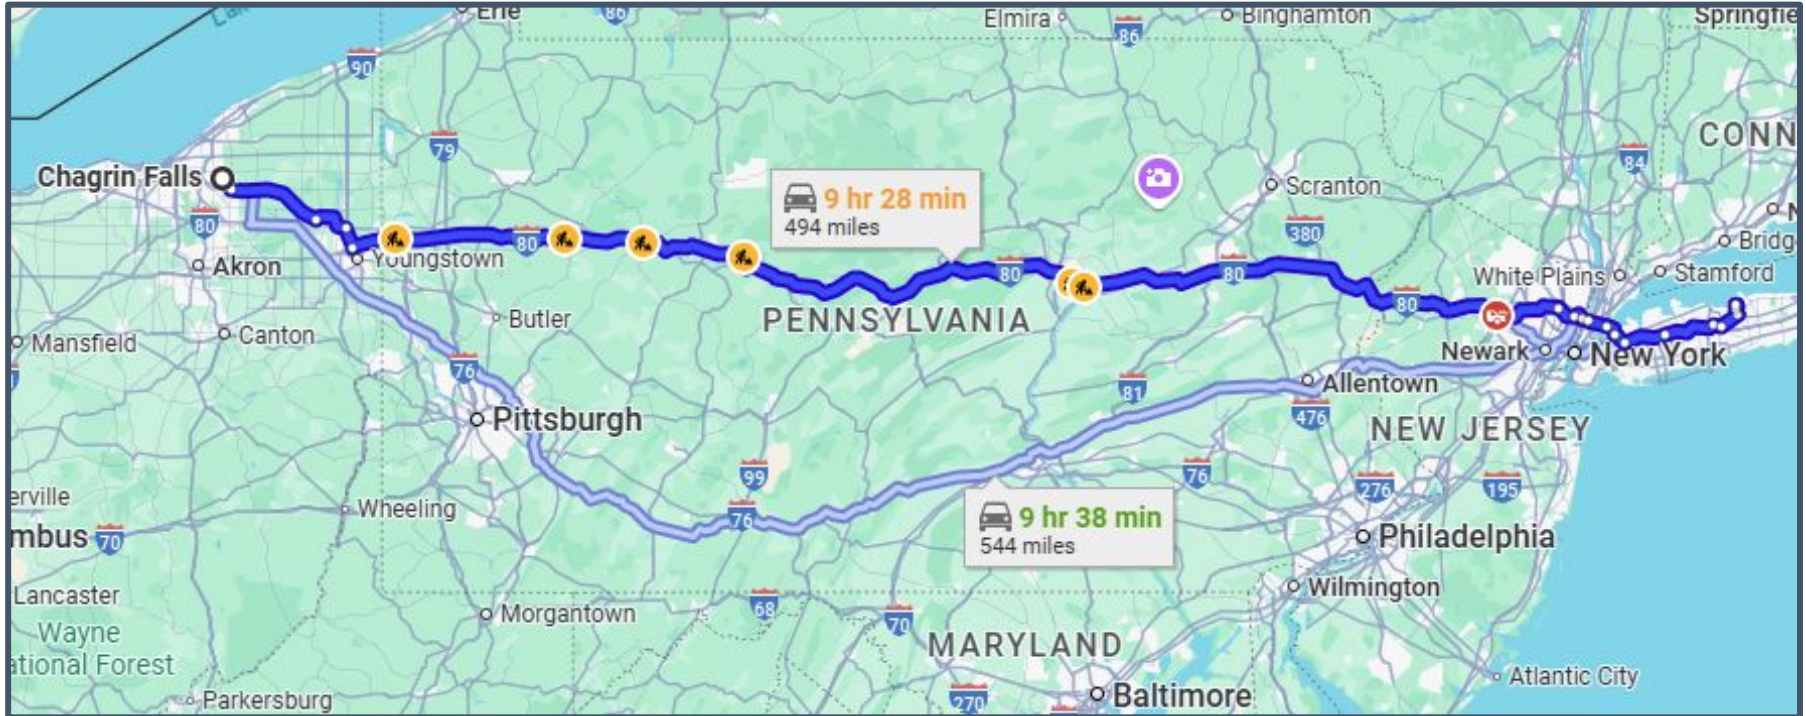

NLF July 12-13

2027 Black, 2028 Black & 2029 Black

TRAVEL: 9hr 28 mins/494 miles from Chagrin Falls to Stony Brook University

NLF NATIONAL CHAMPIONSHIP

Stony Brook University

100 Circle Road

Stony Brook University, NY 11794

Kenneth P. LaValle Stadium

South P Lot Fields

NLF NATIONAL CHAMPIONSHIP

NLF Event Rules

Game Operations - NCAA Rules

- 12 minute running quarters - 1 minute break between quarters and 2 minutes for halftime
- Officials will keep game time on the field
- Penalty times run with Game clock. Officials will keep the penalty time.
- (1) 45 second timeout per HALF and the clock will stop for a timeout.
- Timeouts must be called below the offensive restraining line or any dead ball
- Games that end in a tie at the end of regulation time will be decided with an unlimited sudden victory overtime period.
 - NO GAMES SHALL END IN A TIE
 - No Timeouts in Overtime.
- Faceoffs Rules will NOT allow Knee Down or motorcycle grips.
- A 20 second clearing count will be used. On a change of possession, a timed count will begin. At 20 seconds the ball must be in the offensive end of the field. The over and back rule will be in effect at that time.
- The substitution box will be a total of ten yards - 5 yards on each side of the midline.
- No crease dives permitted
- Quick Restart: Refs will ignore the positioning of the defensive players and allow for restart to begin within 5 Yards. The defensive player within 5 yards must allow for an open lane to the goal and not defend the player until the restarting player creates a 5 yard gap. A violation will be a flag down (slow whistle) for delay of game.

NLF NATIONAL CHAMPIONSHIP

Playoff Tie-Breaker Criteria

1. Overall record
2. Head -to-Head
3. Lowest Goals Allowed
4. Goal Differential (Goals scored minus Goals against)
5. Goals Scored