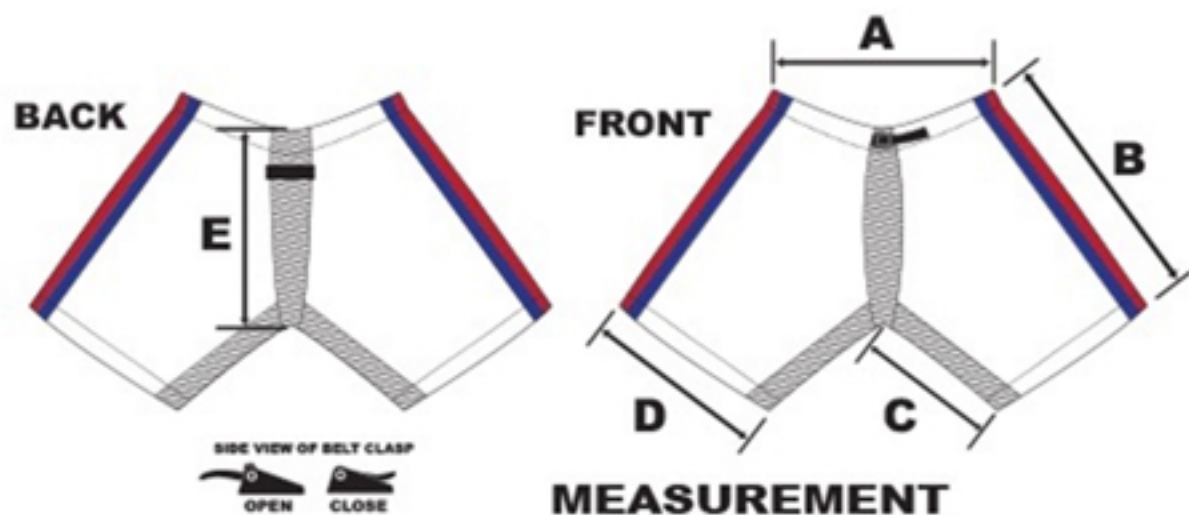

### Youth Sizing Size

(A) Armpit - Armpit (B) Top - Bottom (C) Sleeve - Sleeve

Youth Small	19 in.	24.5 in.	45 in.
Youth Medium	20 in.	25 in.	50 in.
Youth Large	22 in.	26 in.	57 in.
Youth Goalie Cut	24 in.	30 in.	60 in.

### Adult Sizing Size

(A) Armpit - Armpit (B) Top - Bottom (C) Sleeve - Sleeve

Small	23.5 in.	28 in.	68 in.
Medium	24.5 in.	29 in.	69 in.
Large	26 in.	29.5 in.	70 in.
X-Large	27.5 in.	31 in.	71 in.
2X-Large	28 in.	31.5 in.	74 in.
Goalie Cut	29.5 in.	33 in.	74 in.

## YOUTH SIZE CHART

	A	B	C	D	E
	LENGTH	TOP WIDTH	MIDDLE WIDTH	BOTTOM WIDTH SEAM ABOVE ELASTIC	ELASTIC BOTTOM OPENING
X-Small	21 INCHES	7.5 INCHES	7 INCHES	4.5 INCHES	3.5 INCHES
Small	23 INCHES	8 INCHES	7.5 INCHES	5 INCHES	4 INCHES
Medium	24 INCHES	8.5 INCHES	8 INCHES	5.5 INCHES	4.5 INCHES
Large	25 INCHES	9 INCHES	8.5 INCHES	6 INCHES	5 INCHES
X-Large	26 INCHES	9.5 INCHES	9 INCHES	6.5 INCHES	5.5 INCHES

## MEASUREMENT

SHELL SIZE	A	B	C	D	E
YXS	17.75	17	8	10.75	13
YS	18	17.63	8	11.5	13.5
YM	18	18.63	8.5	12	14
YL	19.5	19	8.5	12.5	14.5
YXL	19	19.5	9	12.75	14.5
S	19.5	19.5	9	12.75	14.5
M	20.5	20.5	9	13.5	15.5
L	21	21.25	9.25	13.75	16
XL	23	21.38	9.5	14.5	16
XXL	23.5	22.38	9.5	15	17