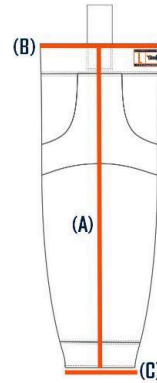

ICEPRO ICE HOCKEY SIZE CHARTS

ICE HOCKEY PLAYER JERSEY

	(A) CHEST: <small>UNDER ARMS TO UNDER ARMS</small>	(B) LENGTH: <small>TO BOTTOM OF THE BOTTOM SEAM</small>	(C) SLEEVE: <small>TO END OF SLEEVE TO BOTTOM OF SEAM</small>
YS	19.7	26.8	16
YM	20.5	27.5	17
YL	21.5	28.3	18
YXL	22.25	29	19
S	23.7	31.5	21.7
M	25.5	32	21.8
L	27.5	33	22.8
XL	29.25	33.75	23.6
2X	31	34.5	24.2
3X	32.8	35.3	25

ICE HOCKEY GOALIE JERSEY

	(A) CHEST: <small>UNDER ARMS TO UNDER ARMS</small>	(B) LENGTH: <small>TO BOTTOM OF THE BOTTOM SEAM</small>	(C) SLEEVE LEN. <small>TO END OF SLEEVE TO BOTTOM OF SEAM</small>	(D) SLEEVE WID. <small>TO END OF SLEEVE TO END OF SLEEVE</small>
YS/M	27	28	18.75	6.5
YL/XL	29.5	29.4	20.75	7.5
S/M	32.75	32.3	23.5	7.45
L/XL	36.5	34.1	25.3	7.5
2XL	38.3	34.8	25.5	7.5
3XL	40.15	35.6	26.6	7.6
56 PRO	34.75	33.3	24.5	10.8
58 PRO	36.5	34.1	25.3	10.9
60 PRO	38.3	34.8	25.5	11

ICE HOCKEY PLAYER SOCKS

	(A) LENGTH:	(B) TOP WIDTH:	(C) BOTTOM WIDTH:
YS	19	8	4.2
YM	20	8	4.2
YL	22	8.5	4.45
YXL	24	9	4.7
S	26	9.5	5
M	28	10.5	5.5
L	30	11	5.75
XL	32	12	6.3

SIZING CHART:

HOCKEY JERSEY

YOUTH

	MITES	YOUTH S/M	YOUTH L/XL	YOUTH GOALIE
A: BACK LENGTH	23.25"	26"	27.25"	30"
B: CHEST WIDTH	19.5"	21.75"	23"	24"
C: ARM LENGTH	27.5"	28.5"	31"	27.5"

*ALL MEASUREMENTS ARE IN INCHES

ADULT

	SMALL	MEDIUM	LARGE	X-LARGE	XX-LARGE	GOALIE
A: BACK LENGTH	30"	30"	33"	34"	35"	35"
B: CHEST WIDTH	25"	26"	27"	28"	29"	32"
C: ARM LENGTH	32.5"	33"	34"	35"	35.5"	35.5"